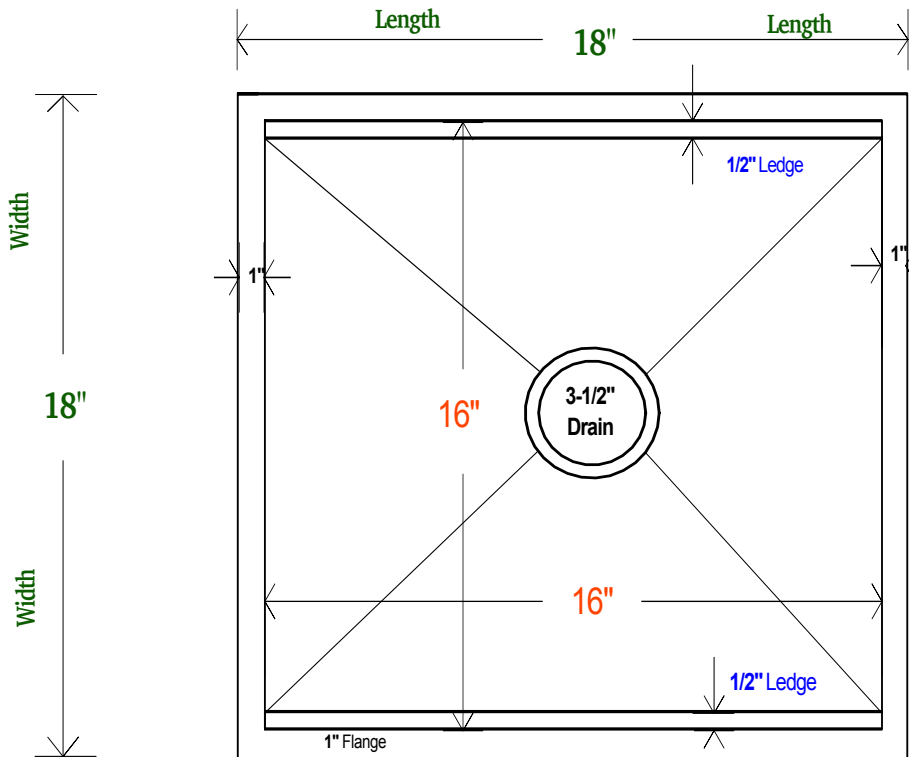

DIMENSIONS OVERVIEW

CUSTOM ELEMENT SINK - ADVANCED

- METAL = 16-GAUGE TYPE 316 STAINLESS STEEL
- MODEL = CUSTOM ELEMENT SINK - 18 INCH
- FINISH = SELECT LUXURY METAL FINISH
- DRAIN = CENTERED - SELECT SIZE (3,2,1)

OVERALL SIZE

18" x 18" x 8"

INSIDE BOWL

16" x 16" x 8"

100% CUSTOMIZABLE

TOP VIEW

DRAIN SIZES

KITCHEN = 3-1/2"

BAR = 2-1/2"

BATH = 1-1/4"

SIDE VIEW

LEDGE PROFILE