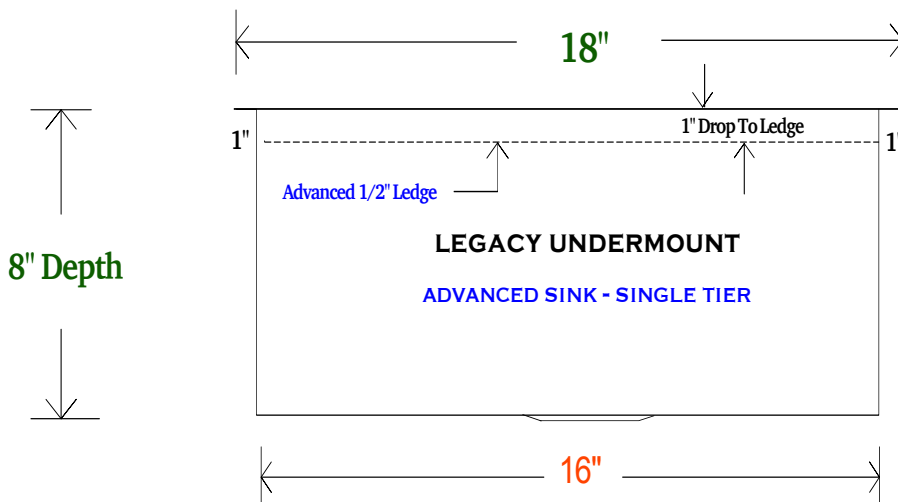

DIMENSIONS OVERVIEW

CUSTOM ELEMENT SINK - ADVANCED

- METAL = 16-GAUGE TYPE 316 STAINLESS STEEL
- MODEL = CUSTOM ELEMENT SINK - 18 INCH
- FINISH = SELECT LUXURY METAL FINISH
- DRAIN = CENTERED - SELECT SIZE (3,2,1)

OVERALL SIZE

18" x 18" x 8"

INSIDE BOWL

16" x 16" x 8"

100% CUSTOMIZABLE

TOP VIEW

DRAIN SIZES

KITCHEN = 3-1/2"

BAR = 2-1/2"

BATH = 1-1/4"

SIDE VIEW

LEDGE PROFILE