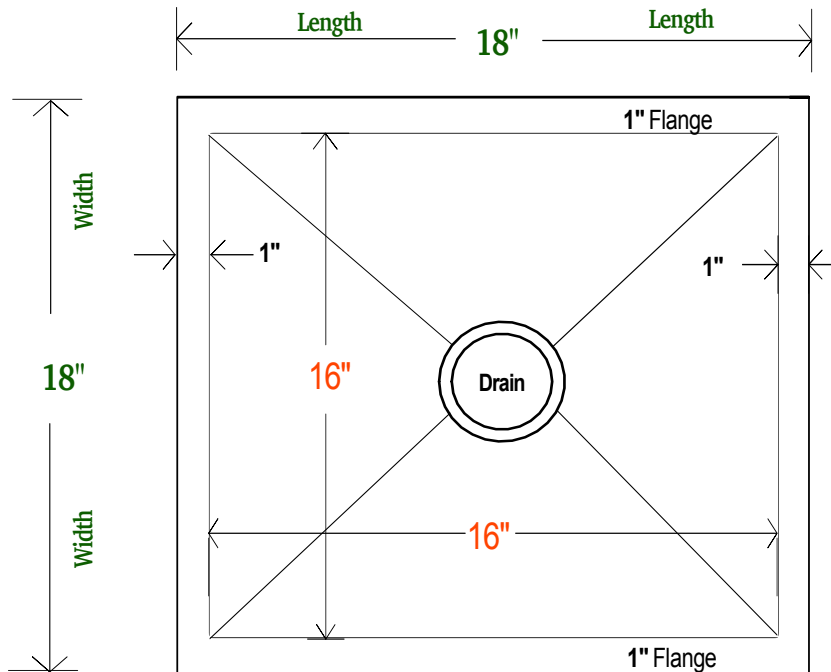

DIMENSIONS OVERVIEW

**CUSTOM ELEMENT SINK**

- METAL = 16-GAUGE TYPE 316 STAINLESS STEEL
- MODEL = CUSTOM ELEMENT SINK - 18 INCH
- FINISH = SELECT LUXURY METAL FINISH
- DRAIN = CENTERED - SELECT SIZE (3,2,1)

**OVERALL SIZE**

18" x 18" x 8"

**INSIDE BOWL**

16" x 16" x 8"

100% CUSTOMIZABLE

TOP VIEW

**DRAIN SIZES**

KITCHEN = 3-1/2"

BAR = 2-1/2"

BATH = 1-1/4"

SIDE VIEW