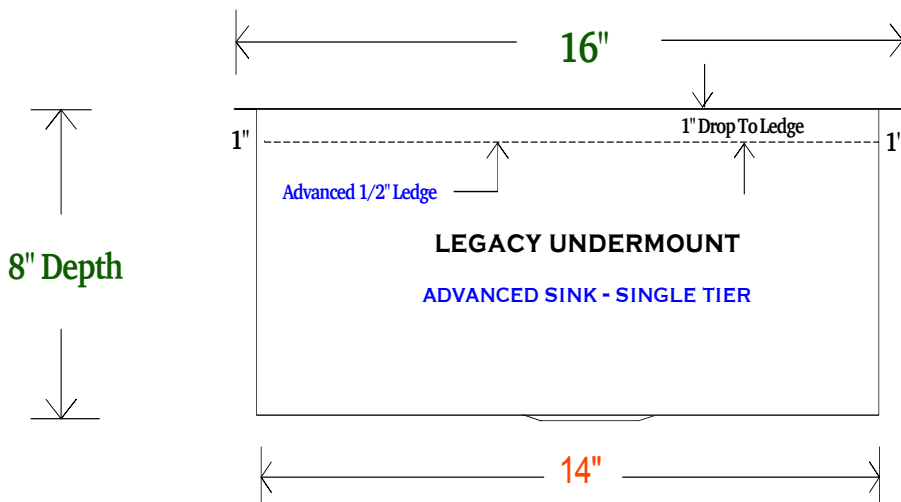

DIMENSIONS OVERVIEW

CUSTOM ELEMENT SINK - ADVANCED

- METAL = 16-GAUGE TYPE 316 STAINLESS STEEL
- MODEL = CUSTOM ELEMENT SINK - 16 INCH
- FINISH = SELECT LUXURY METAL FINISH
- DRAIN = CENTERED - SELECT SIZE (3,2,1)

OVERALL SIZE

16" x 16" x 8"

INSIDE BOWL

14" x 14" x 8"

100% CUSTOMIZABLE

TOP VIEW

DRAIN SIZES

KITCHEN = 3-1/2"

BAR = 2-1/2"

BATH = 1-1/4"

SIDE VIEW

LEDGE PROFILE