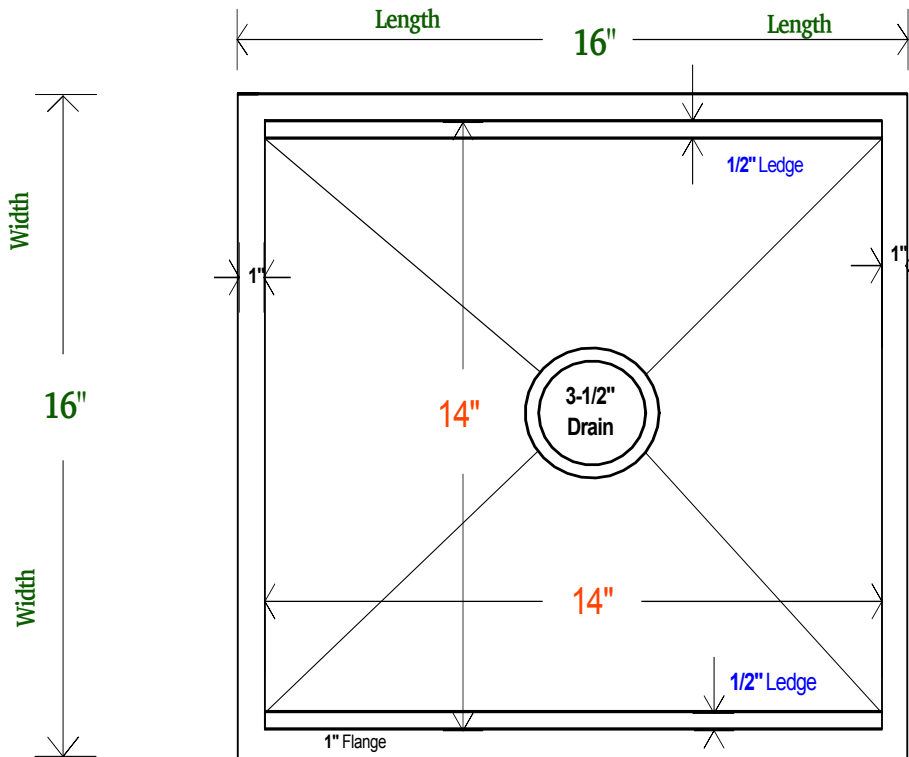

DIMENSIONS OVERVIEW

CUSTOM ELEMENT SINK - ADVANCED

- METAL = 16-GAUGE TYPE 316 STAINLESS STEEL
- MODEL = CUSTOM ELEMENT SINK - 16 INCH
- FINISH = SELECT LUXURY METAL FINISH
- DRAIN = CENTERED - SELECT SIZE (3,2,1)

OVERALL SIZE

16" x 16" x 8"

INSIDE BOWL

14" x 14" x 8"

100% CUSTOMIZABLE

TOP VIEW

DRAIN SIZES

KITCHEN = 3-1/2"

BAR = 2-1/2"

BATH = 1-1/4"

SIDE VIEW

LEDGE PROFILE