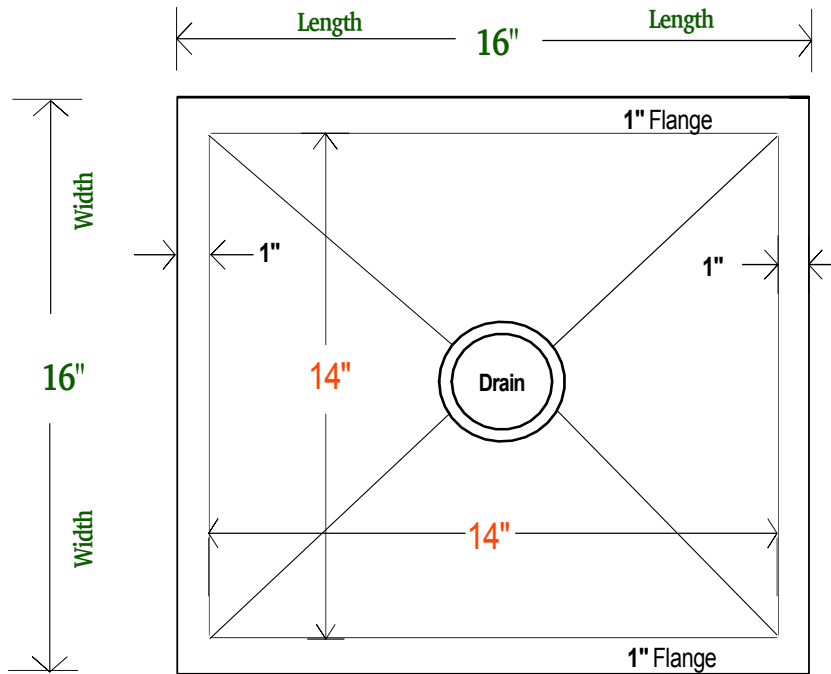

CUSTOM ELEMENT SINK

- METAL = 16-GAUGE TYPE 316 STAINLESS STEEL
- MODEL = CUSTOM ELEMENT SINK - 16 INCH
- FINISH = SELECT LUXURY METAL FINISH
- DRAIN = CENTERED - SELECT SIZE (3,2,1)

OVERALL SIZE

16" x 16" x 8"

INSIDE BOWL

14" x 14" x 8"

100% CUSTOMIZABLE

TOP VIEW

DRAIN SIZES

KITCHEN = 3-1/2"

BAR = 2-1/2"

BATH = 1-1/4"

SIDE VIEW