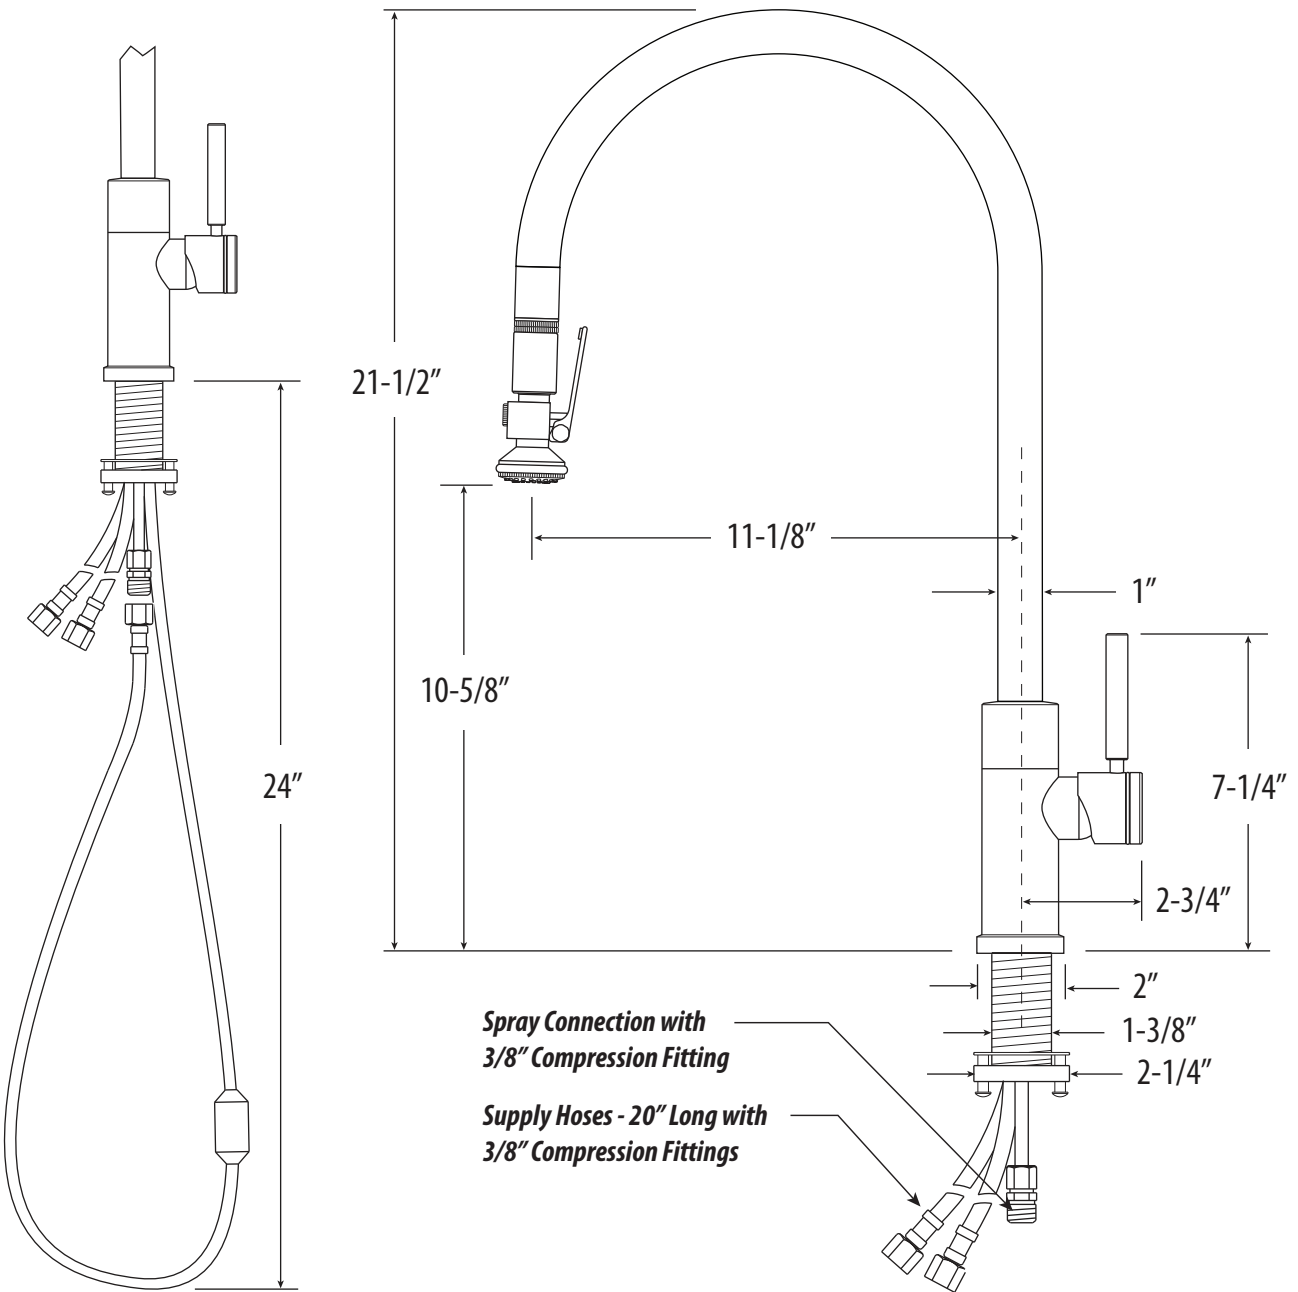

MODERN EXTENDED REACH PLP PULLDOWN FAUCET / LEVER SPRAYER

9750

- Max Counter Thickness 2-3/8"
- Minimum Install Hole Size 1-1/2"

DIMENSIONS MAY VARY AND ARE SUBJECT TO CHANGE. NO RESPONSIBILITY IS ASSUMED FOR USE OF SUPERCEDED OR VOIDED DATA