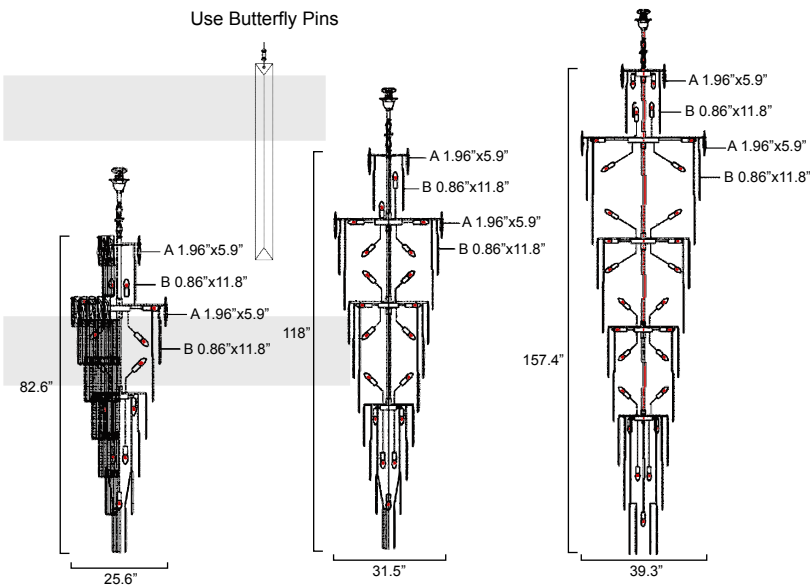

Made by hand in Zhongshan, China

Pictured with the lights on

**Type** Stair Crystal Chandelier

**Dimensions** 3 Sizes available (S,M,L)  
S: 23.6"x70.8"  
M: 31.5"x118"  
L: 39.3"x157.4"

**Weight** 25kg, 50kg, 68kg

**Materials & Finish** K9 Crystal + Metal (Gold + Clear Finish)

**Certification**  Dry location

**Illumination** Voltage: AC 85-265V, 50/60HZ  
Type: E12 bulb+ LED  
Wattage: See table  
Control: Wall Switch

**Power Source** Hardwired

**Lead Time** 5-8 weeks

Dimensions	Emitting Color	Lumen	Watts	Dimmable?
Small (23.6" x 70.8")	4000K	1530	90W	Yes
Medium(31.5"x118")	4000K	2975	175W	Yes
Large(39.3"x157.4")	4000K	3230	290W	Yes

Dimensions	Number of bulbs	A Crystal (0.86"x11.8")	Butterfly Pins	Weight
Small (23.6" x 70.8")	E12*18pcs	189	189	25kg
Medium(31.5"x118")	E12*35pcs	480	480	50kg
Large(39.3"x157.4")	E12*58pcs	560	560	68kg