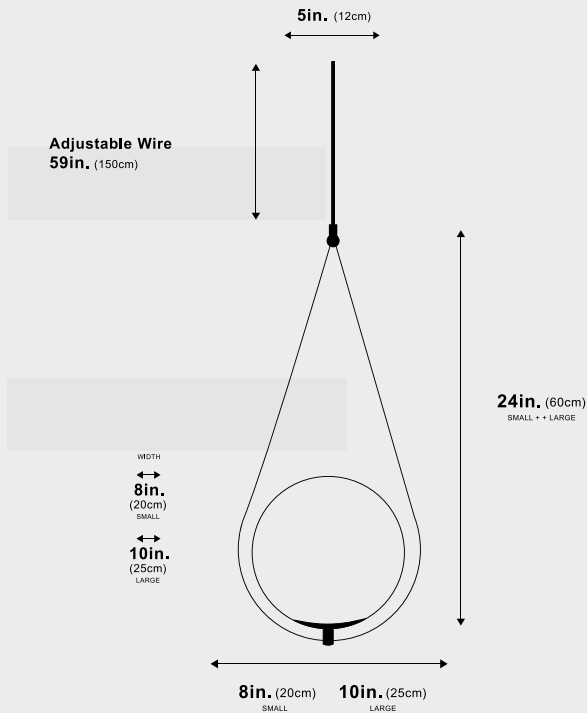

Pictured with the lights on

Dimensions 2 Sizes available (S,L)
S: 8"x14"
L: 10"x14"

Weight 1.2kg, 1.9kg

Materials & Finish Metal + Glass

Certification  Dry location

Illumination Voltage: 110-240V Suitable for all countries
Type: E27 (Included)
Wattage: See table

Power Source Hardwired

Lead Time 4-7 days

Dimensions	Emitting Color	Lumen	Watts	Dimmable?
Small (8" x 14")	3000K	300	5W	No
Large (10"x14")	3000K	300	5W	No

Dimensions	Number of bulbs	Weight
Small (8" x 14")	E27*1pc	1.2kg
Large (10"x14")	E27*1pc	1.9kg