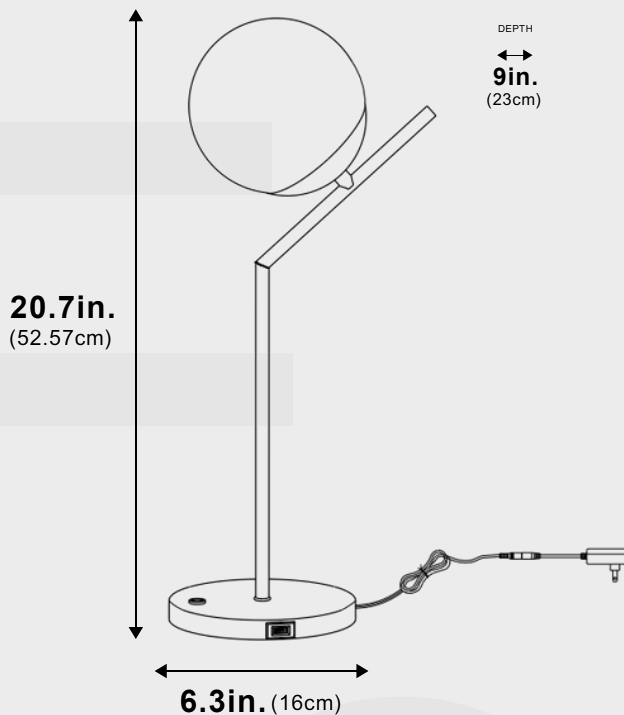

### Dimensions

Length: 20.7"  
Width: 6.3"  
Depth: 9"

### Weight

1.2kg

### Lead Time

4-7 days