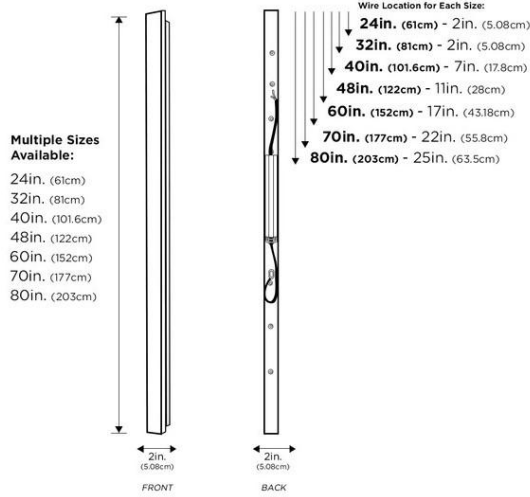

Type Outdoor Light Sconce

Dimensions Height: 24", 32", 40", 48", 60", 70", 80"
Width: 2"
Depth: 2"

Weight 2.5lbs, 3lbs, 4lbs, 4.5lbs, 5lbs, 6lbs, 7lbs

Materials & Finish Steel and acrylic, available in black finish

Certification Wet location

Illumination Voltage: 120V 60HZ
Type: LED
Integrated LED Wattage: See table
Control: Remote Control for dimmable version, one color dimmable compatible with a smart dimmer switch
Power Source: Hardwired

Lead Time Built-in LED Light: Warm, cold white, dimmable, and RGB
2 days

Important Note: This product doesn't cover a standard US junction box due to the slim design. We can include a junction box cover that you can install to cover the box. The wall plate comes in two pieces, combined together they make a square shape cover. See image below:

Length	Emitting Color	Lumens	Watts	Weight	Dimmable?
24 inches	3000K, 4000K, 6000K	950	19W	1.1 kg	Dimmable Version Only
32 inches	3000K, 4000K, 6000K	1200	24W	1.4 kg	Dimmable Version Only
40 inches	3000K, 4000K, 6000K	1500	30W	1.7 kg	Dimmable Version Only
48 inches	3000K, 4000K, 6000K	1850	38W	2 kg	Dimmable Version Only
60 inches	3000K, 4000K, 6000K	2300	45W	2.4 kg	Dimmable Version Only
70 inches	3000K, 4000K, 6000K	2800	55W	2.8 kg	Dimmable Version Only
80 inches	3000K, 4000K, 6000K	3100	60W	3.1 kg	Dimmable Version Only

Length	Emitting Color	Lumens	Watts	Weight	Dimmable?
24 inches	2700K-6500K	1150	15W	1.1 kg	Yes, with Remote
32 inches	2700K-6500K	1550	20W	1.4 kg	Yes, with Remote
40 inches	2700K-6500K	1900	25W	1.7 kg	Yes, with Remote
48 inches	2700K-6500K	2300	30W	2 kg	Yes, with Remote
60 inches	2700K-6500K	2850	38W	2.4 kg	Yes, with Remote
70 inches	2700K-6500K	3450	46W	2.8 kg	Yes, with Remote
80 inches	2700K-6500K	3600	48W	3.1 kg	Yes, with Remote