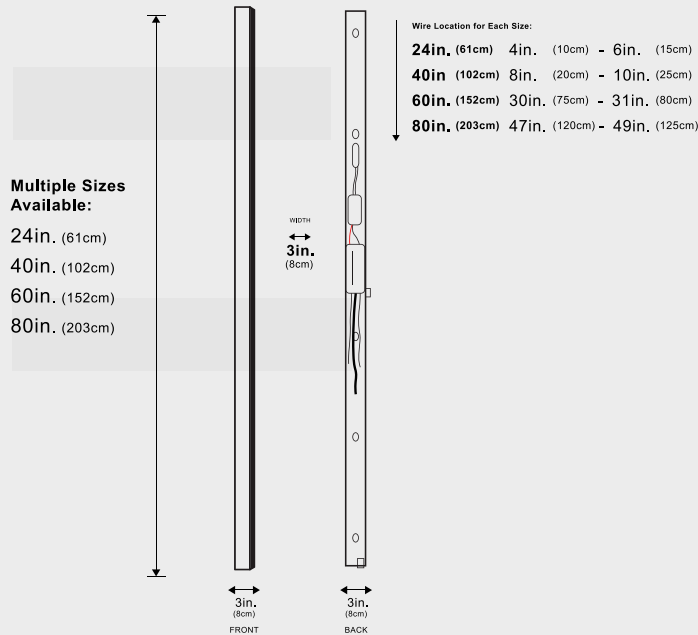

OZARKÉ

Svelte Smart Outdoor Wall Lamp

Introducing the Svelte Smart Outdoor Wall Lamp by Ozarke – a revolution in outdoor lighting. Experience a new level of convenience as you command your outdoor lighting with just your voice. The Svelte Smart Outdoor Wall Lamp is not just a light; it's a statement of modern living.

Pictured with the lights on

Dimensions

Multiple Sizes Available: 24", 40", 60", 80"
 Bar Width: 3"

Weight

1.8kg, 3.6kg, 5.9kg, 7.7kg

Materials & Finish

Aluminum + Acrylic

Certification

Dry location

Illumination

Voltage: 100-240V suitable for all countries
 Type: LED
 Wattage: See table

Control

Tuya App

Power Source

Hardwired

Lead Time

4-7 days

Dimensions	Emitting Color	Watts	Lumens
24"	2700K-6500K, RGB	12W	960lm
40"	2700K-6500K, RGB	20W	1600lm
60"	2700K-6500K, RGB	30W	2400lm
80"	2700K-6500K, RGB	40W	3200lm