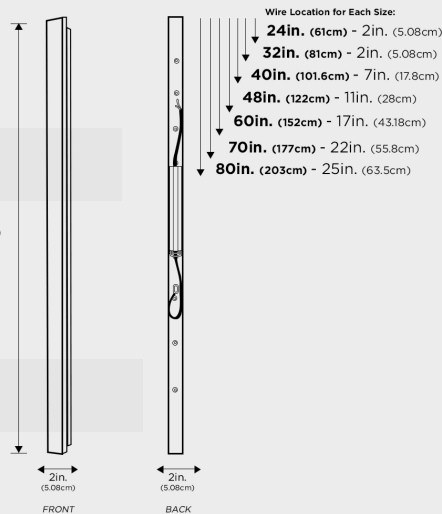

### Multiple Sizes Available:

24in. (61cm)  
32in. (81cm)  
40in. (101.6cm)  
48in. (122cm)  
60in. (152cm)  
70in. (177cm)  
80in. (203cm)

Length	Emitting Color	Lumens	Watts	Weight	Dimmable?
24 inches	3000K, 4000K, 6000K	950	19W	1.1 kg	Dimmable Version Only
32 inches	3000K, 4000K, 6000K	1200	24W	1.4 kg	Dimmable Version Only
40 inches	3000K, 4000K, 6000K	1500	30W	1.7 kg	Dimmable Version Only
48 inches	3000K, 4000K, 6000K	1850	38W	2 kg	Dimmable Version Only
60 inches	3000K, 4000K, 6000K	2300	45W	2.4 kg	Dimmable Version Only
70 inches	3000K, 4000K, 6000K	2800	55W	2.8 kg	Dimmable Version Only
80 inches	3000K, 4000K, 6000K	3100	60W	3.1 kg	Dimmable Version Only

Length	Emitting Color	Lumens	Watts	Weight	Dimmable?
24 inches	2700K-6500K	1150	15W	1.1 kg	Yes, with Remote
32 inches	2700K-6500K	1550	20W	1.4 kg	Yes, with Remote
40 inches	2700K-6500K	1900	25W	1.7 kg	Yes, with Remote
48 inches	2700K-6500K	2300	30W	2 kg	Yes, with Remote
60 inches	2700K-6500K	2850	38W	2.4 kg	Yes, with Remote
70 inches	2700K-6500K	3450	46W	2.8 kg	Yes, with Remote
80 inches	2700K-6500K	3600	48W	3.1 kg	Yes, with Remote

### Dimensions

Height: 24", 32", 40", 48", 70", 80"  
Width: 2"  
Depth: 2"