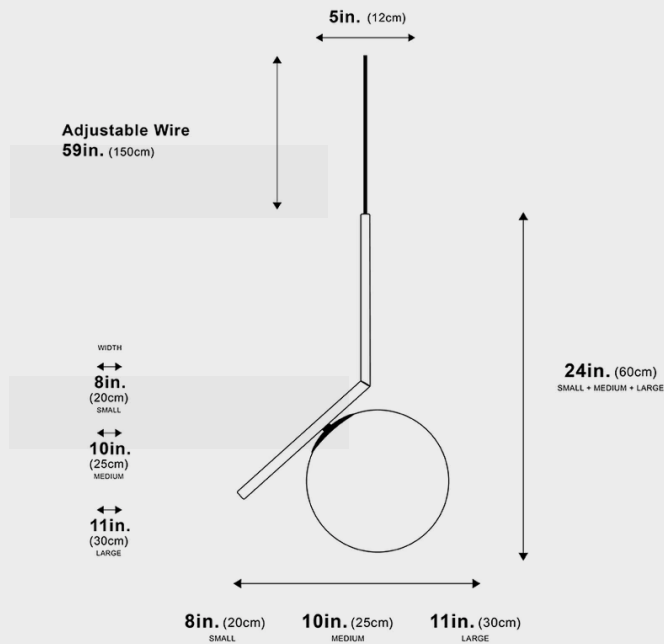

Pictured with the lights on

Dimensions

3 Sizes available (S,M,L)

S: 8"x24"

M: 10"x24"

L: 11"x24"

Weight

1kg, 1.6kg, 2.2kg

Materials & Finish

Metal + Glass

Certification

Dry location

Illumination

Voltage: 110-240V Suitable for all countries

Type: E27 Bulb (Included)

Wattage: See table

Dimensions	Emitting Color	Lumen	Watts	Dimmable?
Small (8" x 24")	3000K	300	5W	No
Medium (10"x24")	3000K	300	5W	No
Large (11"x24")	3000K	300	5W	No

Power Source

Hardwired

Lead Time

10-15 days