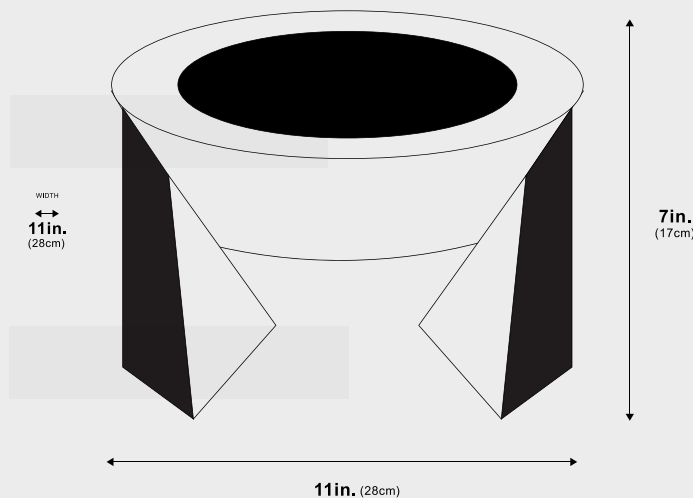

Pictured with the lights on

OZARKÉ

Solar Door Outdoor Lamp

Elevate the ambiance of your outdoor living area with the Solar Glow Outdoor Lamp. This exquisite outdoor lighting solution seamlessly combines aesthetics and functionality, creating an enchanting atmosphere that will make your evenings more magical than ever.

Dimensions 11"x11"x7"

Weight 2.8kg

Materials & Finish Iron + Acrylic

Certification  Wet location

Illumination Voltage: 100-240V Suitable for all countries
IP Rate : IP65
Wattage: 3-6W, 300lm
Emitting Color: Warm 3000K, White 6000K
Battery: 10000AM