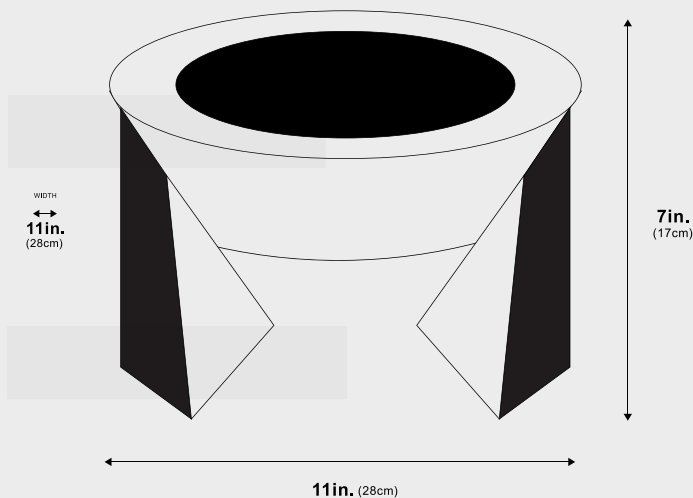

Pictured with the lights on

OZARKÉ

Solar Door Outdoor Lamp

Elevate the ambiance of your outdoor living area with the Solar Glow Outdoor Lamp. This exquisite outdoor lighting solution seamlessly combines aesthetics and functionality, creating an enchanting atmosphere that will make your evenings more magical than ever.

Dimensions 11"x11"x7"

Weight 2.8kg

Materials & Finish Iron + Acrylic

Certification  us Dry location

Illumination Voltage: 100-240V Suitable for all countries
IP Rate : IP65
Wattage: 3-6W, 300lm,
6000K Light Temperature