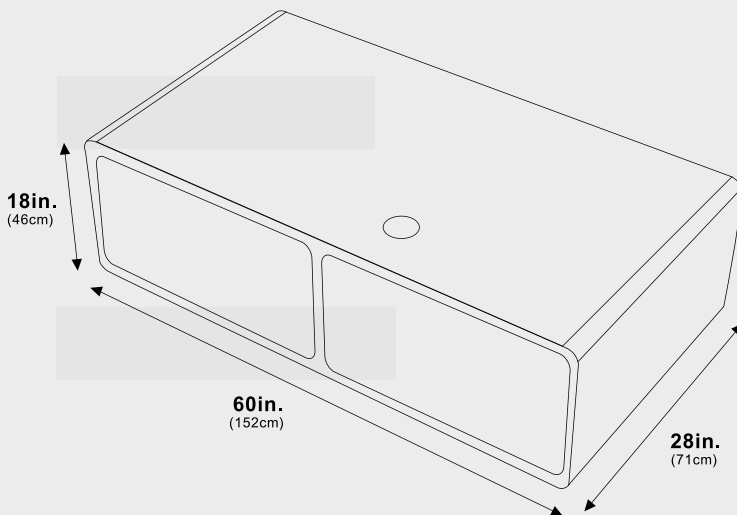

## Smart Side Coffee Table With Refrigerator Bluetooth Speaker & Wireless Charging TB-135

Ozarke's smart side table refrigerator is a creative & unique combination of a fridge and coffee table. It's a fashionable design with U U-shaped round corner and high-quality laminated exterior its functions as a Bluetooth speaker, coffee table, refrigerator, wireless charging, USB charging, and ice water interface.

Pictured with the lights on

**Dimensions** Height: 60"  
Width: 28"  
Length: 18"

**Weight** 68kg

**Materials & Finish** Stainless Steel

**Features** Wireless Charging  
Electric Outlet  
Touch Screen  
USB  
Water Inlet