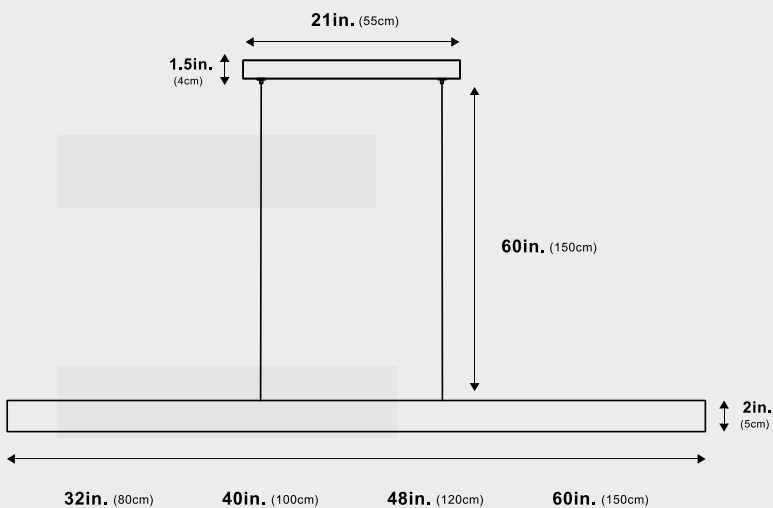

Pictured with the lights on

Dimensions

Multiple Sizes Available

- 32"x2"
- 40"x2"
- 48"x2"
- 60"x2"

Canopy Dimension: 21"x1.5"x2"

Wire Length: 60"

Weight

2.7kg, 3kg, 3.5kg, 4.3kg

Materials & Finish

Aluminum

Certification

Dry location

Illumination

Voltage: 90-260V Suitable for all countries

Type: LED

Wattage: See table

Power Source

Hardwired

Lead Time

4-7 days

| Dimensions | Emitting Color | Lumen | Dimmable? |
|------------|------------------------------------|-------|-----------|
| 32"x2" | W (3000K), CW (6000K), 2700K-6500K | 1690 | Yes |
| 40"x2" | W (3000K), CW (6000K), 2700K-6500K | 2210 | Yes |
| 48"x2" | W (3000K), CW (6000K), 2700K-6500K | 2600 | Yes |
| 60"x2" | W (3000K), CW (6000K), 2700K-6500K | 3315 | Yes |