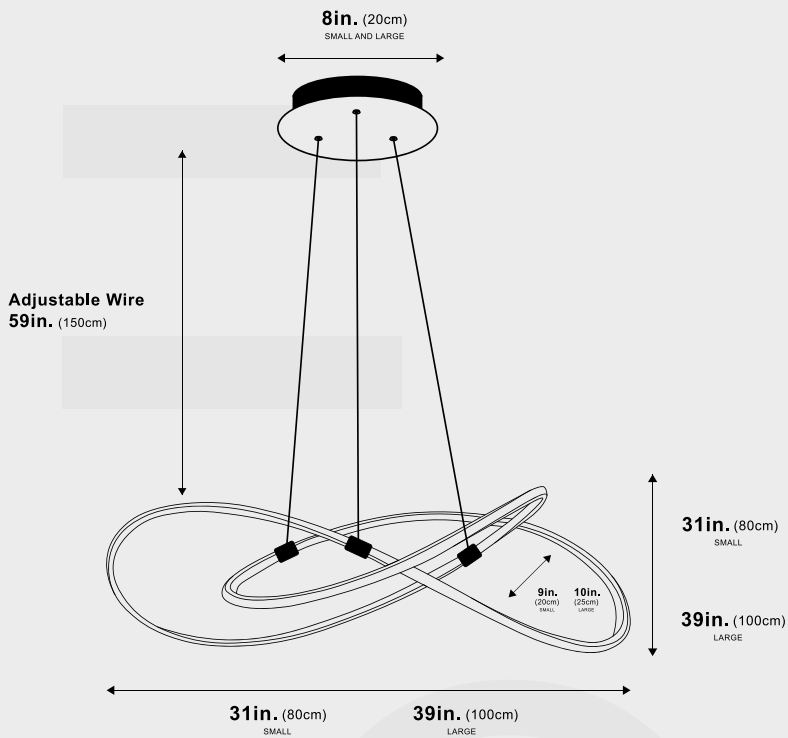

OZARKÉ

Ray of Light Pendant

Experience a radiant transformation in your décor with the Ray of Light Pendant. Crafted to infuse your space with sophistication, this pendant light effortlessly blends modern aesthetics with timeless charm. Elevate your interior design and enjoy the perfect balance of form and function.

Pictured with the lights on

Dimensions

2 Sizes available (S,L)
S: 31"x31"x9"
L: 39"x39"x10"

Weight

4.2kg, 5.2kg

Materials & Finish

Metal + Rubber

Certification

 US Dry location

Illumination

Voltage: 110-240V Suitable for all countries
Type: LED
Wattage: See table

Power Source

Hardwired

Lead Time

10-15 days

Dimensions	Emitting Color	Lumen	Watts	Dimmable?
Small (31"x31"x9")	3000k	2100	70W	No
Large (39"x39"x10")	3000k	2700	90W	No