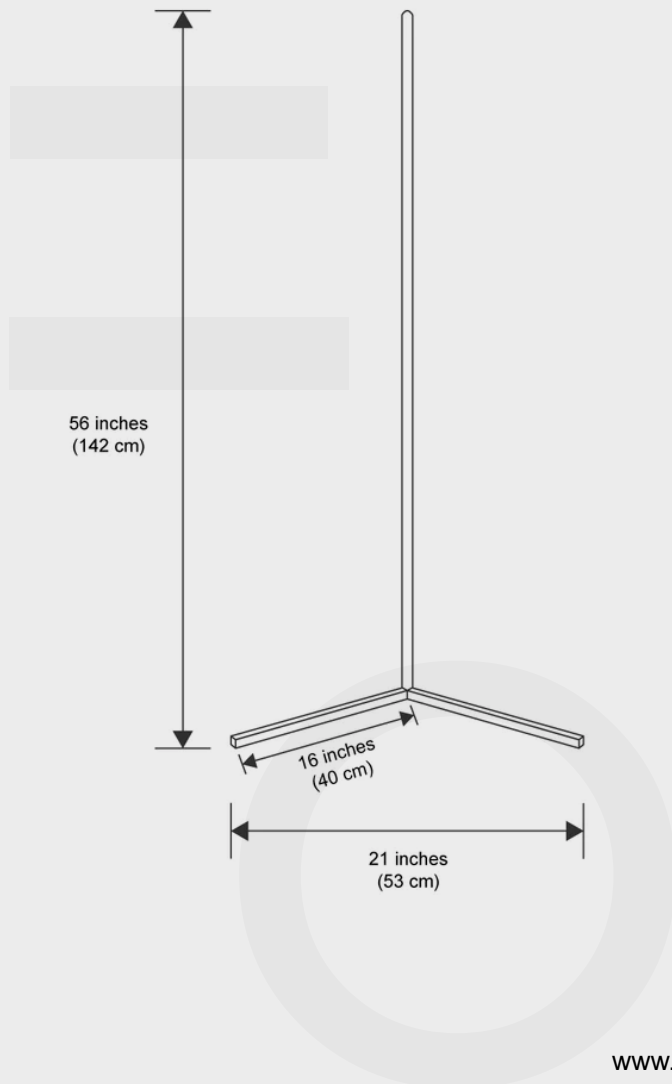

OZARKÉ

RGB Corner Floor Lamp

Elevate your decor with the RGB Corner Floor Lamp, where minimalist design meets vibrant versatility. The elegant slimline bar and energy-efficient built-in LED wall light can add the desired ambiance to any room with a wide variety of colors to choose from. Combining minimalism and functionality, this floor lamp will be a great addition to your space.

Pictured with the lights on

Dimensions 21"x56"x16"

Body Color Black

Materials & Finish Aluminum

Certification  Dry location

Illumination Voltage: 100-240V Suitable for all countries
Type: RGB LED
Wattage: 20W, 110lm, Dimmable