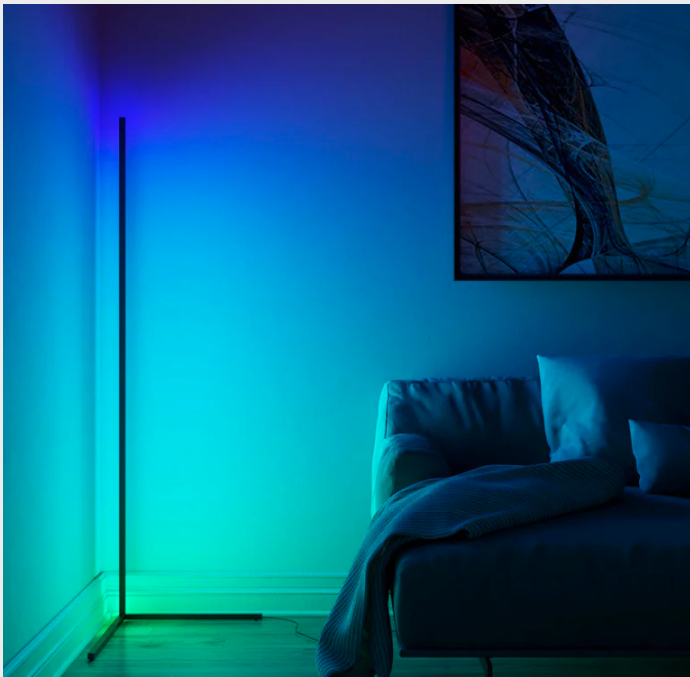

OZARKÉ

RGB Corner Floor Lamp

Elevate your decor with the RGB Corner Floor Lamp, where minimalist design meets vibrant versatility. The elegant slimline bar and energy-efficient built-in LED wall light can add the desired ambiance to any room with a wide variety of colors to choose from. Combining minimalism and functionality, this floor lamp will be a great addition to your space.

Pictured with the lights on

Dimensions 21"x56"x16"

Body Color Black

Materials & Finish Aluminum

Certification  Dry location

Illumination Voltage: 100-240V Suitable for all countries
Type: RGB LED
Wattage: 20W, 110lm, Dimmable