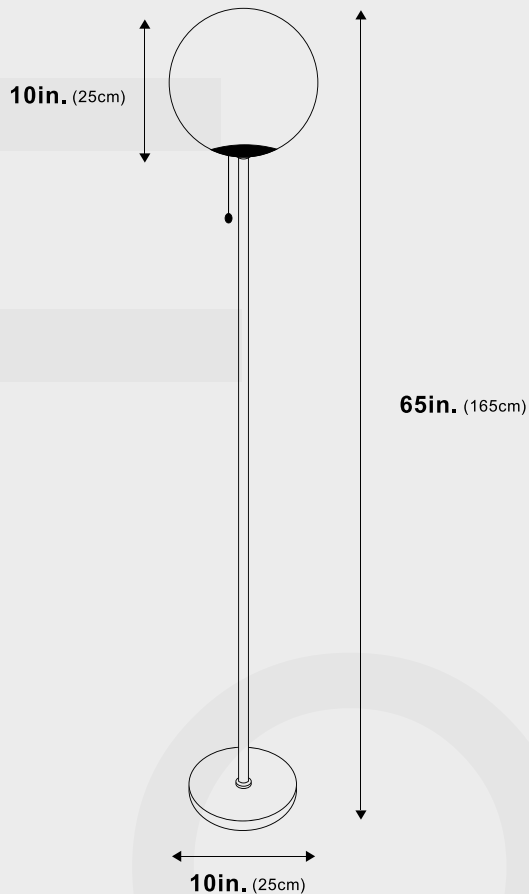

Dimensions Height: 65"
Base Width: 10"
Lampshade Diameter: 10"

Weight 3.7kg

Materials & Finish Material: Metal + Glass
Body Color: Brass

Certification  Dry location

Illumination Voltage: 120V
Bulb Type: A19
Type: LED, Warm 3000K
Wattage: 100W, Dimmable

Power Source Plug-in

Lead Time 4-7 days