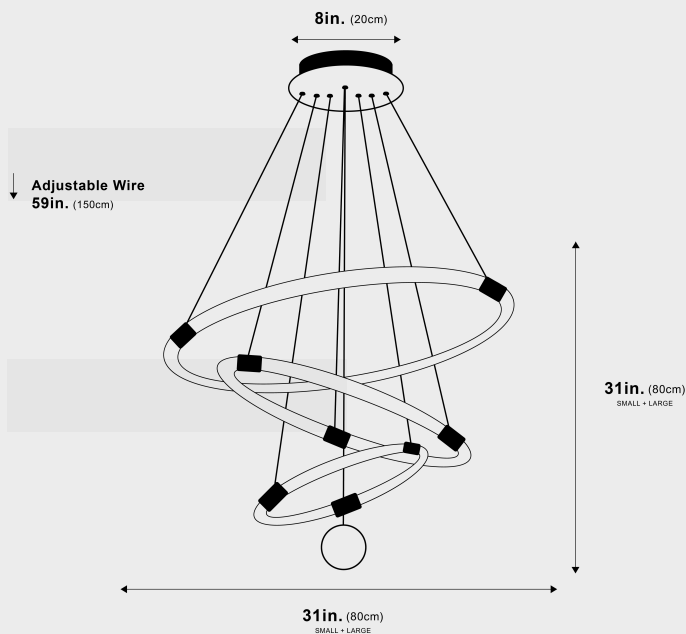

OZARKE

Ongoing Love Pendant Lights

Ozarke's Ongoing Love Pendant is a captivating light fixture that embodies classic style and timeless elegance, elevating your space with its warm glow, and showcasing your love for both traditional and modern interior design.

Pictured with the lights on

Dimensions

3 Sizes available (S,L)
S: 31"x31"
L: 31"x31"

Weight

3.1kg, 4.2kg

Materials & Finish

Metal + Acrylic

Certification

 Dry location

Illumination

Voltage: 110-240V Suitable for all countries
Type: LED
Wattage: See table

| Dimensions | Emitting Color | Lumen | Watts | Dimmable? |
|-------------------|----------------|-------|-------|-----------|
| Small (31" x 31") | 3000K | 2100 | 70W | No |
| Large (31"x31") | 3000K | 2700 | 90W | No |

Power Source

Hardwired

Lead Time

10-15 days