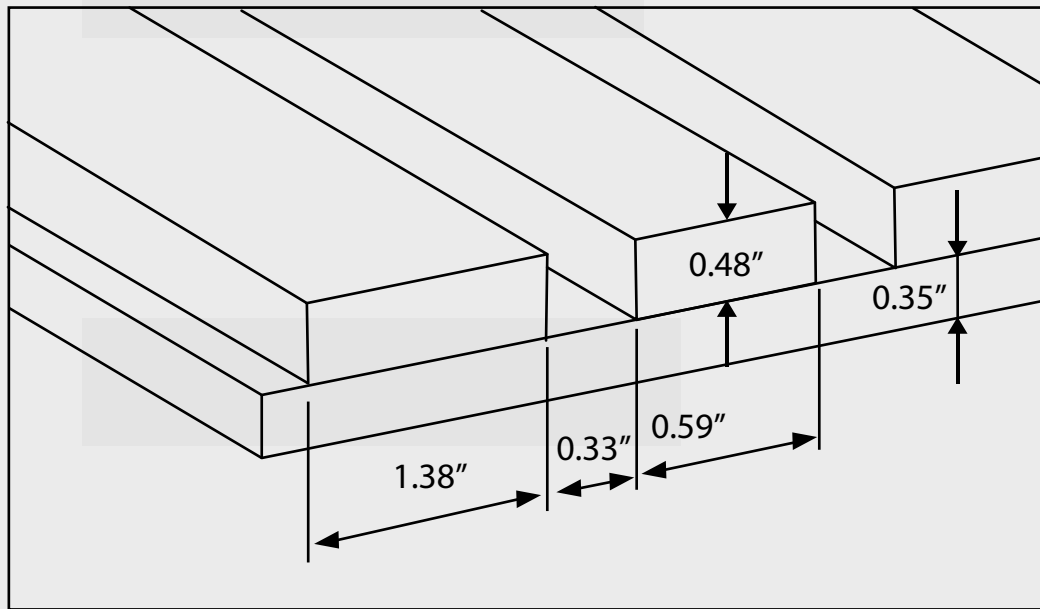

Acoustic Slim Wide Tiles

23.62in.
(60cm)

23.62in. (60cm)