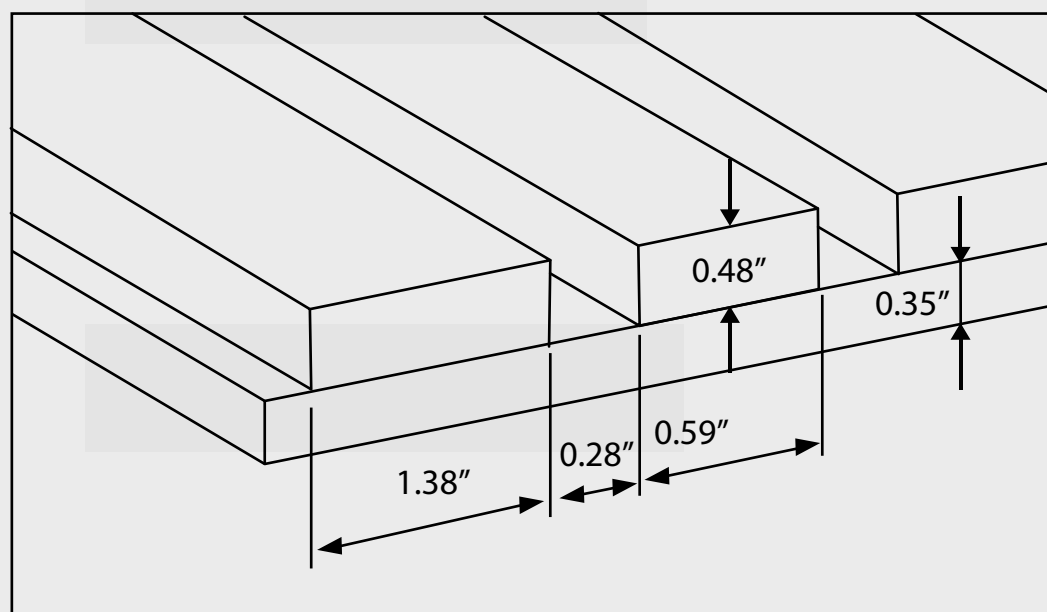

Acoustic Slim Wide Slat

94.48in.
(240cm)

12.6in. (32cm)