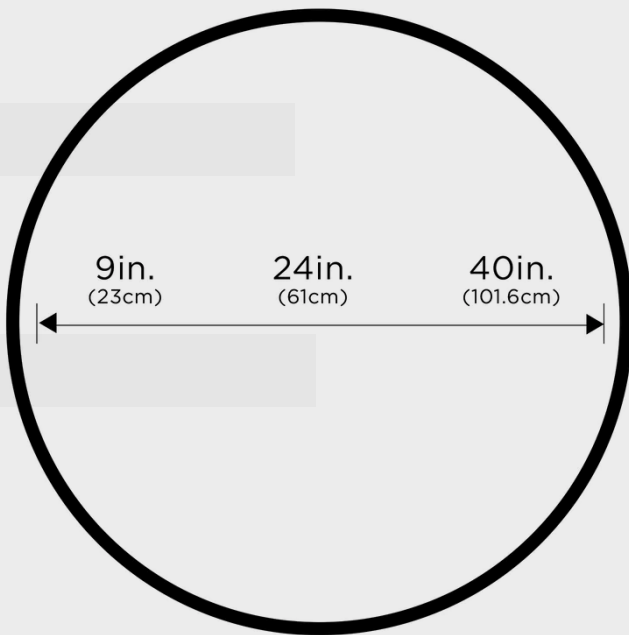

Pictured with the lights on

Dimensions Multiple Sizes Available
- 9"
- 24"
- 40"

Materials & Finish Aluminum

Certification  Dry location

Illumination Voltage: 100-240V suitable for all countries
Type: LED
Wattage: See table

Power Source AC

Lead Time 4-7 days

Dimensions	Emitting Color	Watts	Lumens
9"	2700K-6500K	12W	140lm
24"	2700K-6500K	40W	400lm
40"	2700K-6500K	70W	700lm