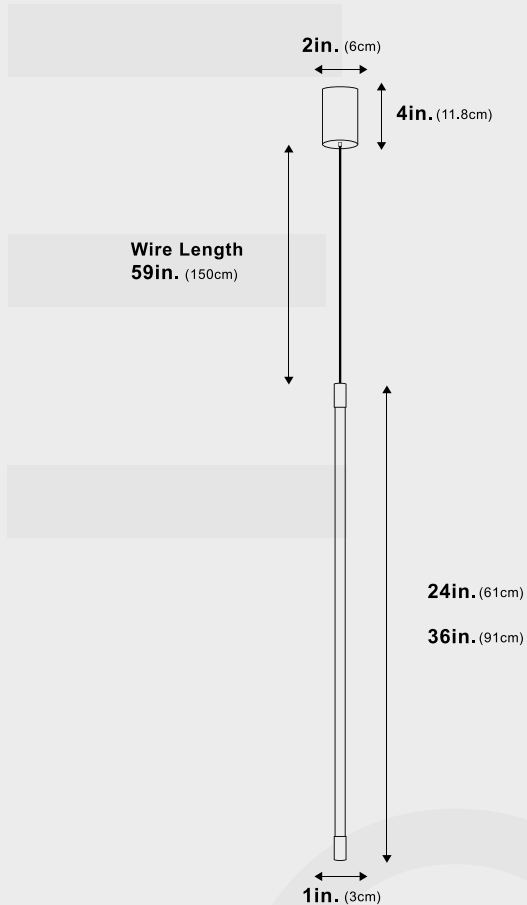

OZARKÉ

Nordic Modern Minimalist LED Linear Pendant

The Nordic Modern Minimalist LED Linear Pendant is a stylish and functional lighting fixture that enhances your Scandinavian-inspired aesthetic. This contemporary lighting fixture combines functionality and aesthetics, illuminating your room with a Scandinavian-inspired aesthetic.

Pictured with the lights on

Dimensions

Height: Multiple Sizes Available
- 24"
- 36"

Width: 1"

Wire Length: 59" (Adjustable)

Weight

1.5kg, 2kg

Materials & Finish

Aluminum

Certification

 Dry location

Illumination

Voltage: 100-240V Suitable for all countries

Type: LED

Wattage: See table

Power Source

Hardwired

Lead Time

4-7 days

| Dimensions | Emitting Color | Lumen | Watts | Dimmable? |
|------------|----------------|-------|-------|-----------|
| 1" x 24" | Warm | 240 | 5W | No |
| 1" x 36" | Warm | 330 | 7.5w | No |