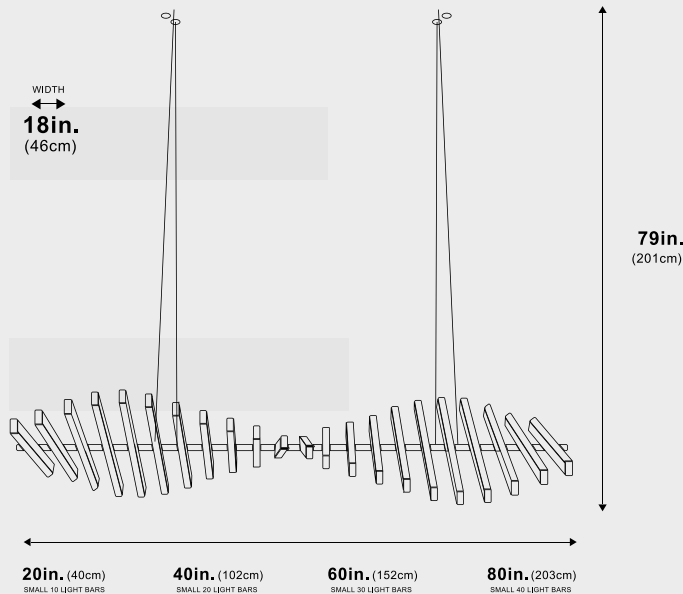

Pictured with the lights on

Dimensions

10 Light Bars: 20"x18"x79"
20 Light Bars: 20"x18"x79"
30 Light Bars: 60"x18"x79"
40 Light Bars: 80"x18"x79"

Materials & Finish

Material: Metal
Color: Matte Black

Certification

 Dry location

Illumination

Voltage: 100-240V Suitable for all countries
Type: LED, Available in Matte Black

Power Source

Hardwired

Lead Time

10-15 days