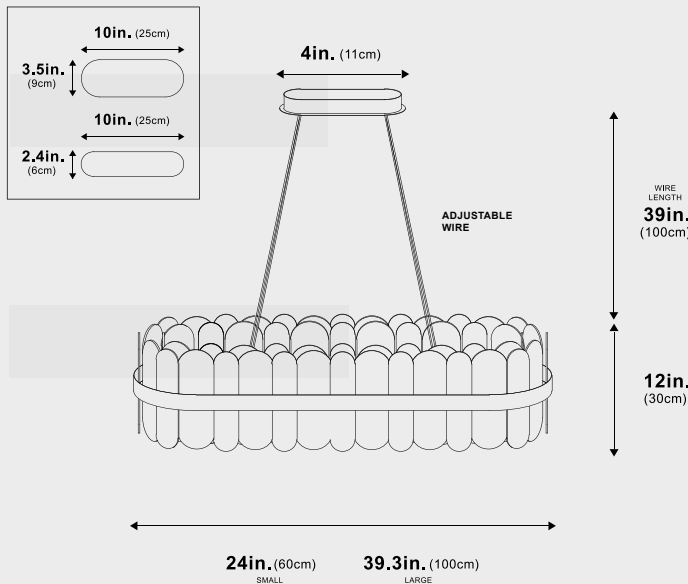

Pictured with the lights on

**Dimensions** 2 Sizes Available (S,L)  
 - S: 24"x12"  
 - L: 39.3"x12"  
 Canopy Size: 4"

**Weight** 14.15kg, 17.5kg

**Materials & Finish** Iron + Glass

**Certification**  Dry location

**Illumination** Voltage: 85-265V  
 Type: Bulb G9 (Included)  
 Wattage: See table

**Power Source** Hardwired

**Lead Time** 4-7 days

| Dimensions               | Emitting Color | Watts | Lumens |
|--------------------------|----------------|-------|--------|
| <b>Small (24"x12")</b>   | Warm 3000K     | 10W   | 800lm  |
| <b>Large (39.3"x12")</b> | Warm 3000K     | 16W   | 1280lm |