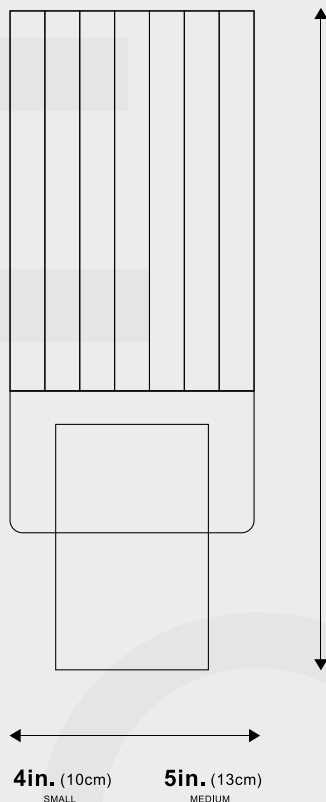

OZARKÉ

Ribbed Crystal Wall Sconce

Here to light the road is Ozarké's magnificent modern ribbed crystal with gold base wall light. This wall lamp, with its magnificent crystal shade and gold base, would make your entrance shine, class up your mudroom, or provide just the right amount of atmosphere to your bedroom. It will produce a lovely, inviting glow over any space.

Pictured with the lights on

Dimensions Height: 11" (S), 13" (M)
Diameter: 4" (S), 5" (M)

Materials & Finish Brass + Crystal

Certification  Dry location

Illumination Voltage: 100-240V Suitable for all countries
Type: LED, Warm 3000K
Wattage: 3W