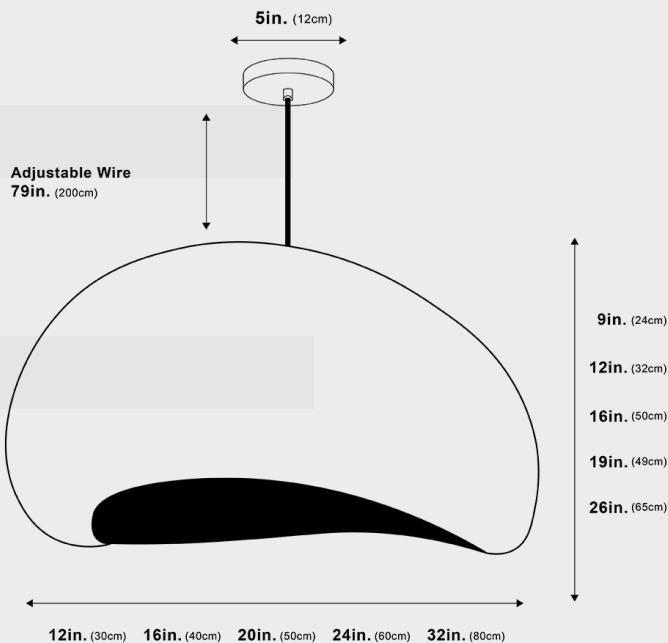

Pictured with the lights on

Pendente Wabi Sabi

Experience the modern sophistication of the Pendente Wabi Sabi. Illuminate your world with the Pendente Wabi Sabi today. This modern fixture merges the timeless charm of Wabi Sabi with a captivating design, transforming it into a captivating centerpiece for your interior decor.

Dimensions

5 Sizes Available

- 12"x9"
- 16"x12"
- 20"x16"
- 24"x19"
- 32"x26"

Canopy Size: 5"

Wire Length: 79" (Adjustable)

Weight

1.5kg, 2kg, 4.5kg, 6.5kg, 8kg

Materials & Finish

High-Density Polyethylene

Certification

Dry location

Illumination

Voltage: 110V

Type: Bulb E27 (Included)

Number of Bulbs: 1

Wattage: See table

Power Source

Hardwired

Lead Time

5-8 days

Dimensions	Watts	Lumens
12"x9"	5W	400lm
16"x12"	12W	960lm
20"x16"	12W	960lm
24"x19"	12W	960lm
32"x26"	24W	1920lm