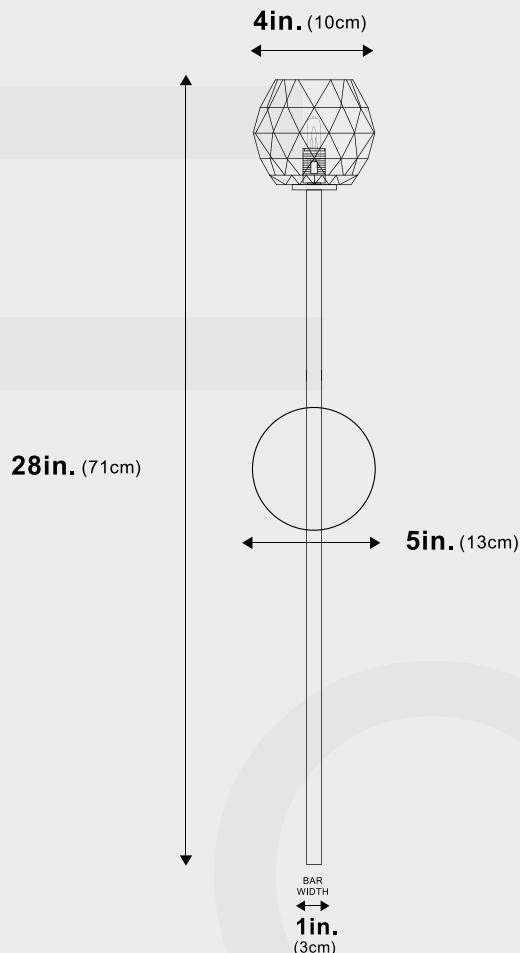

OZARKE

Lux Wall Light

Crafted with a minimalistic aesthetic in mind, the Lux Wall Light boasts clean lines and a contemporary silhouette that effortlessly complements a variety of decor styles. Its understated elegance makes it a versatile addition to bedrooms, living rooms, and hallways, creating an ambiance of refined simplicity.

Pictured with the lights on

Dimensions Height: 28"
Width: 4"
Bar Width: 1"
Base Width: 5"

Weight 1.8kg

Materials & Finish Material: Iron + Crystal
Body Color: Black, Gold, Silver

Certification  Dry location

Illumination Voltage: 110V
Type: Bulb G9, Warm 3000K
Wattage: 5W, 500lm

Power Source Hardwired

Lead Time 5-8 days