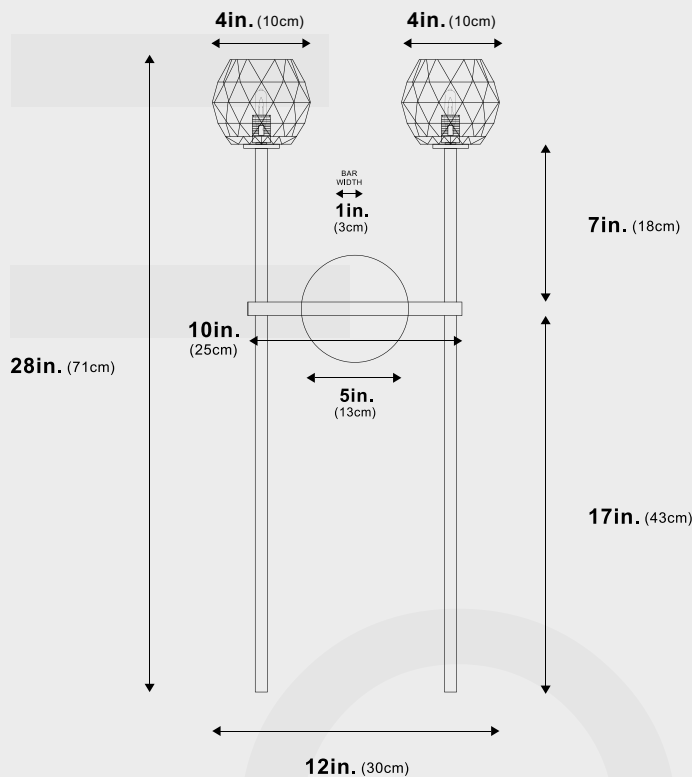

OZARKÉ

Dua Lux Wall Light

Crafted with a minimalistic aesthetic in mind, the Dual Lux Wall Light boasts clean lines and a contemporary silhouette that effortlessly complements a variety of decor styles. Its understated elegance makes it a versatile addition to bedrooms, living rooms, and hallways, creating an ambiance of refined simplicity.

Pictured with the lights on

Dimensions Height: 28"
Width: 12"
Base Width: 10"
Bar Width: 1"
Diameter: 5"

Weight 3.6kg

Materials & Finish Material: Iron + Crystal
Body Color: Black, Gold, Silver

Certification  Dry location

Illumination Voltage: 110V
Type: Bulb G9, Warm 3000K
Wattage: 5W, 500lm

Power Source Hardwired

Lead Time 5-8 days