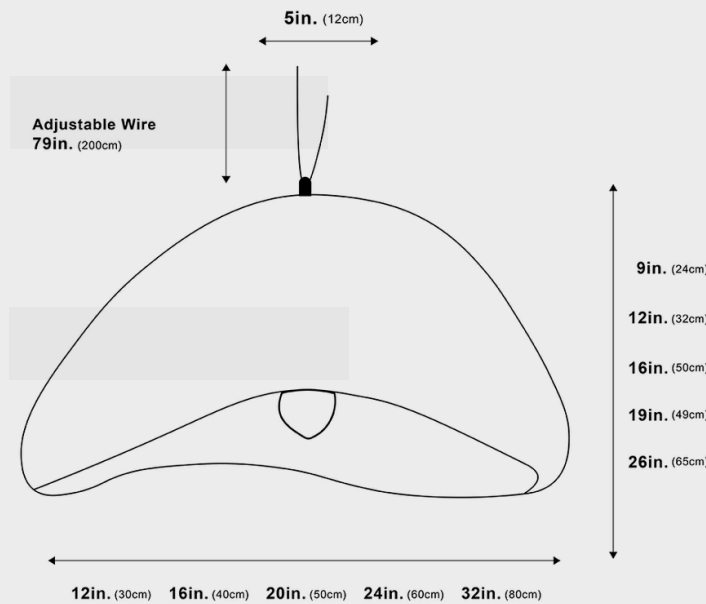

OZARKE

Pictured with the lights on

Blomo Wabi Sabi

Beauty Discover the captivating charm of the Ozarke's Blomo Wabi Sabi Pendant Light, a true masterpiece that celebrates beauty in imperfection. This pendant light seamlessly blends modern design with the timeless charm of Wabi Sabi, presenting a captivating and distinctive centerpiece for your interior decor.

Dimensions

5 Sizes Available

- 12"x9"
- 15"x12"
- 20"x16"
- 24"x19"
- 32"x26"

Canopy Size: 5"

Wire Length: 79" (Adjustable)

Weight

1.5kg, 2kg, 4.5kg, 6.5kg, 8kg

Materials & Finish

Power Source

Hardwired

Lead Time

5-8 days

Dimensions	Watts	Lumens
12"x9"	5W	400lm
15"x12"	12W	960lm
20"x16"	12W	960lm
24"x19"	12W	960lm
32"x26"	24W	1920lm