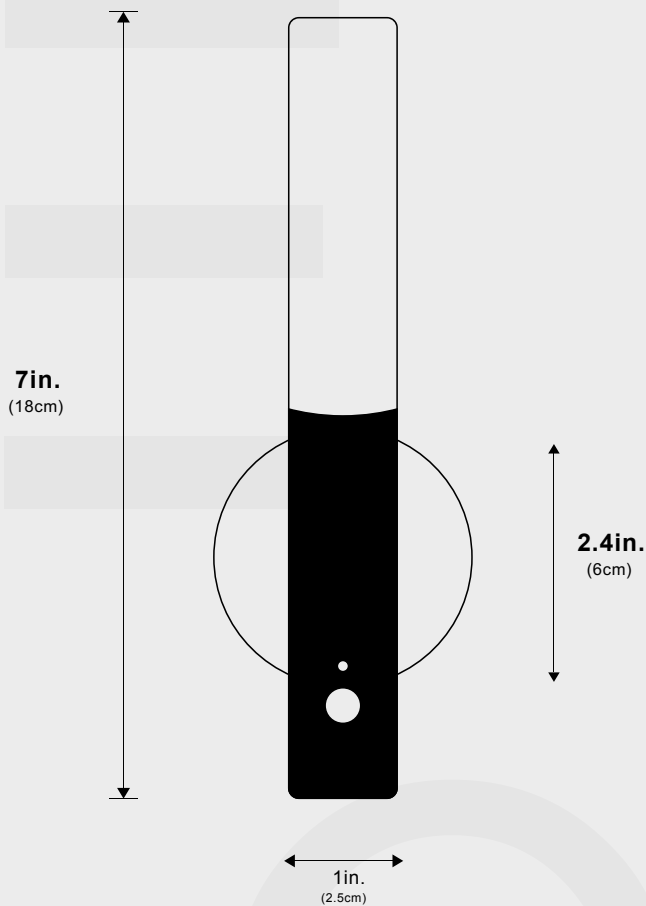

### Dimensions

1"x7"  
Base Width: 2.4"

### Lead Time

4-7 days

Dimensions	Emitting Color	Watts
1"x7"	Warm Light	1W