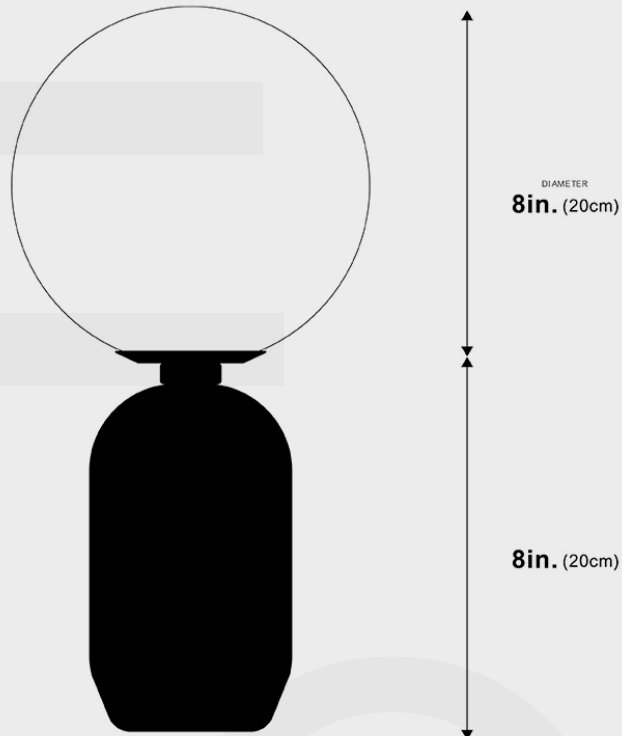

OZARKE

Pictured with the lights on

Moon Top Table Lamp

The Moon top table light is a contemporary work of art designed to offer a distinctive ornamental accent to any table. It is more than a light; it is a true decorative element that is pleasing to the eye even when turned off. It will undoubtedly offer a touch of beauty and style to your home.

Dimensions

Height: 8"
Diameter: 8"

Materials & Finish

Metal + Glass

Certification

 cUL us Dry location

Illumination

Voltage: 100-240V Suitable for all countries
Type: A G45*1 Bulb (Included)