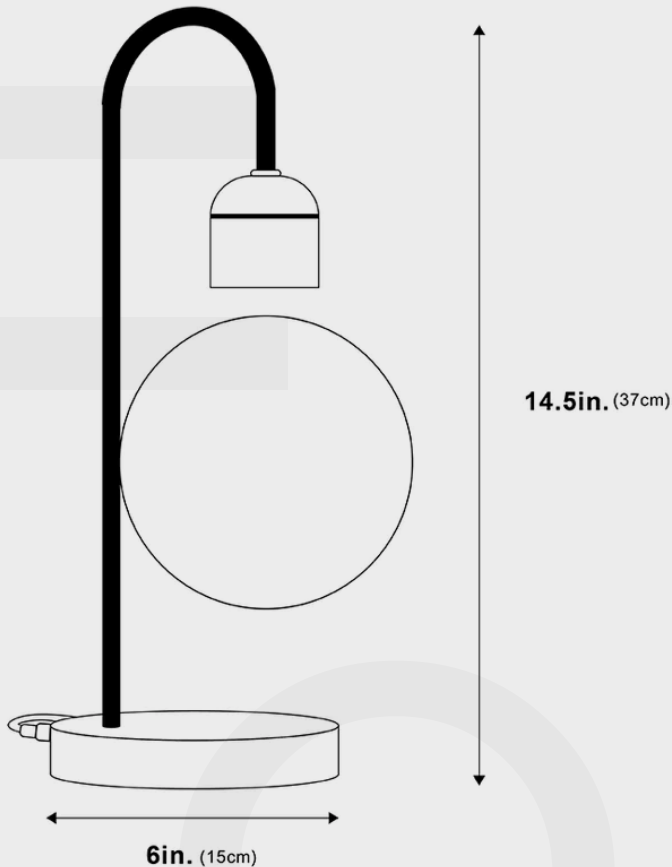

OZARKE

Pictured with the lights on

Moon LED Lamp with Wireless Phone Charger

The Moon LED Lamp with Wireless Phone Charger seamlessly combines aesthetic appeal with modern functionality. This innovative lamp features a detailed lunar surface design, providing a soft and ambient glow that adds a touch of celestial charm to any space. Additionally, its built-in wireless phone charger offers convenience, allowing users to power up their devices effortlessly while enjoying the enchanting ambiance of the moonlight.

Dimensions

6"x14.5"

Materials & Finish

Aluminum + Wood

Certification

c  US Dry location

Illumination

Voltage: 100-240V Suitable for all countries
Type: LED
Wattage: 2.4W, 110lm