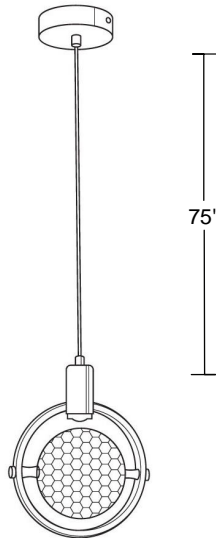

Pictured with the lights on

OZARKÉ

Modern Ring Crystal LED Pendant Light

Imagine walking into a room and being immediately drawn to the captivating sparkle of this light. Switched on or off the gleaming crystals will reflect the natural light in the room, creating a warm and inviting ambiance. The sleek and modern design of the chrome canopy will complement any decor style, from contemporary to traditional.

Made by hand in Zhongshan, China

Type Pendant

Dimensions Wire Max Length: 75" (adjustable)
Ring Diameter: 7"
Ball Circumference: 15"
Canopy Dimensions: 5" Diameter, Depth: 1"

Weight: 5.5lbs

Materials & Finish Brass and Crystal