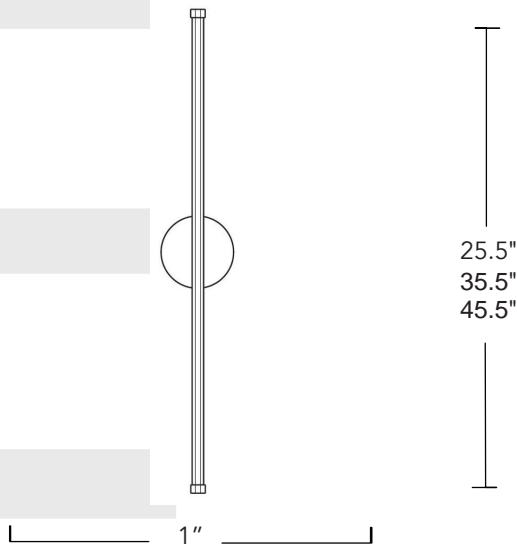

## Modern Minimalist Round Wall Sconce

A modern masterpiece with a gentle glow. Radiating character into any room. It features a minimalist round shape, a slight downward angle and an elegant remote dimmable LED light. With this piece, you'll add luxury to your home demanding jaw dropping attention.

Made by hand in Zhongshan, China

Pictured with the lights on

**Type** Wall Sconce

**Dimensions** Height: 25.5", 35.5", 46.5"  
Bar Width: 1"  
Base Width: 4.8"  
Depth: 2

**Weight:** 3lbs, 4lbs, 5lbs

**Materials & Finish** Steel, available in black, gold and white finish

Power Source: Hardwired or Plug-in (plug length: 40inches)

Built-in LED Light: Available in warm, cold white, and 3 color dimmable 2700k-6500K

**Lead Time** 2 days

Length	Emitting Color	Lumens	Watts	Weight	Dimmable?
25.5 inches	3000K, 4000K, 6000K	200	5W	0.45 kg	Dimmable Version Only
35.5 inches	3000K, 4000K, 6000K	326	7W	0.5 kg	Dimmable Version Only
46.5 inches	3000K, 4000K, 6000K	440	9W	0.56kg	Dimmable Version Only
25.5 inches	2700K-6500K	331	8W	0.45 kg	Yes
35.5 inches	2700K-6500K	530	10W	0.5 kg	Yes
46.5 inches	2700K-6500K	710	14W	0.56 kg	Yes