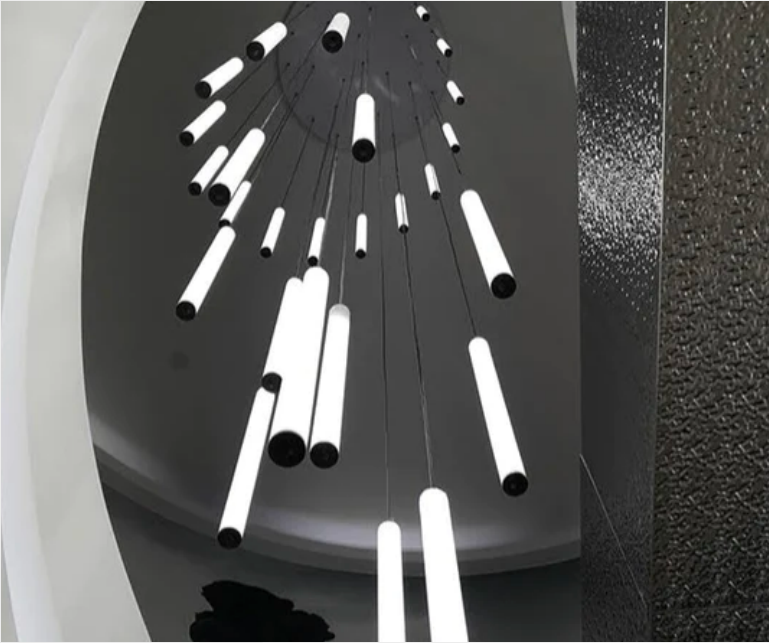

OZARKÉ

Modern Nordic Léger Pendant

The timeless beauty of the Modern Nordic Léger Pendant will illuminate your living area. The Modern Nordic Léger Pendant is a stunning lighting fixture that combines Nordic design charm with modern aesthetics, making it a stylish centerpiece for any space.

Pictured with the lights on

Dimensions

Height: Multiple Sizes Available

- 20"
- 28"
- 40"
- 47"
- 51"

Width: 2.36"

Wire Length: 59" (Adjustable)

Materials & Finish

Iron + Plastic

Certification

Dry location

Illumination

Voltage: 100-240V Suitable for all countries

Type: LED

Wattage: See table

Control: Remote Control

Power Source

Hardwired

Lead Time

4-7 days

Dimensions	Emitting Color (WARM)	Emitting Color (COLD WHITE)	Lumen
2.36" x 20"	3000K	4000K	420
2.36" x 28"	3000K	4000K	450
2.36" x 40"	3000K	4000K	810
2.36" x 47"	3000K	4000K	810
2.36" x 51"	3000K	4000K	1080