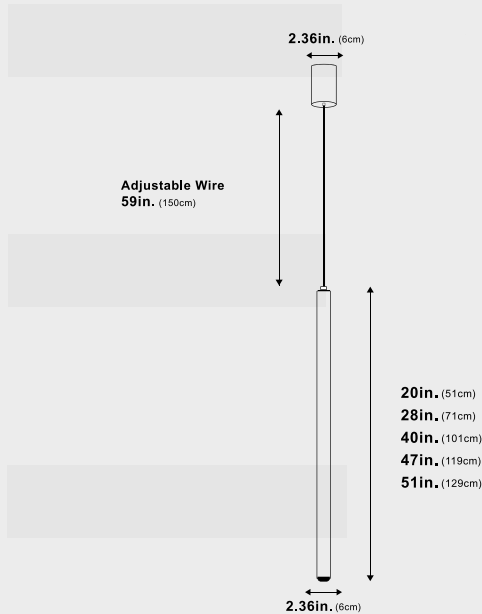

Pictured with the lights on

Dimensions

Height: Multiple Sizes Available

- 20"
- 28"
- 40"
- 47"
- 51"

Width: 2.36"

Wire Length: 59" (Adjustable)

Materials & Finish

Iron + Plastic

Certification

Dry location

Illumination

Voltage: 100-240V Suitable for all countries

Type: LED

Wattage: See table

Control: Remote Control

Power Source

Hardwired

Lead Time

4-7 days

Dimensions	Emitting Color (WARM)	Emitting Color (COLD WHITE)	Lumen
2.36" x 20"	3000K	4000K	420
2.36" x 28"	3000K	4000K	450
2.36" x 40"	3000K	4000K	810
2.36" x 47"	3000K	4000K	810
2.36" x 51"	3000K	4000K	1080

Dimensions	Watts	Dimmable?
2.36" x 20"	14W	No
2.36" x 28"	15W	No
2.36" x 40"	27W	No
2.36" x 47"	27W	No
2.36" x 51"	36W	No