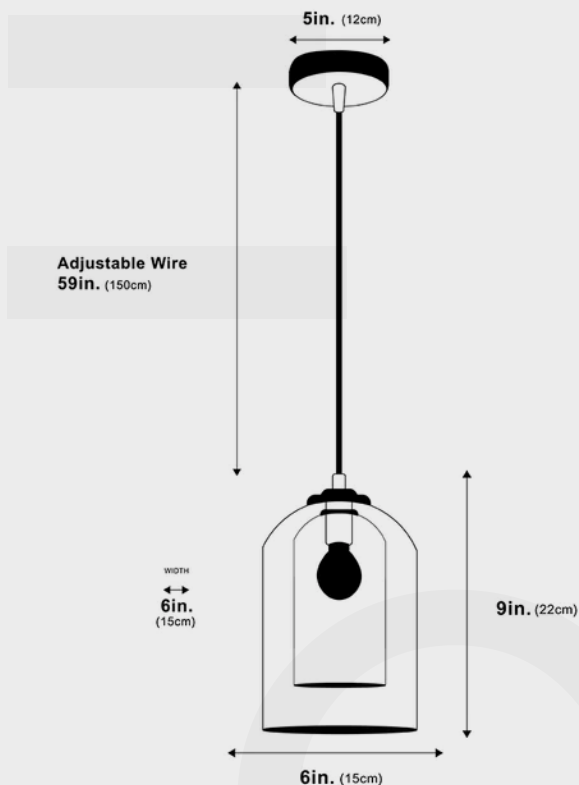

OZARKÉ

Modern Minimalist Glass Pendant

Enhance your interior decor with the Modern Minimalist Glass Pendant. This stylish and contemporary lighting fixture effortlessly elevates the ambiance of any room. The minimalist design and exquisite glass shade not only provide a warm and inviting glow but also contribute to the overall aesthetic appeal of your space.

Pictured with the lights on

Dimensions 6"x6"x9"
Canopy Dimension: 5"

Weight 1kg

Materials & Finish Metal + Glass

Certification  Dry location

Illumination Voltage: 110-240V Suitable for all countries
Type: Bulb E27 (Included)
Wattage: See table

Power Source Hardwired

Lead Time 10-15 days

Dimensions	Emitting Color	Lumen	Watts	Dimmable?
6"x6"x9"	3000K	300	5W	No