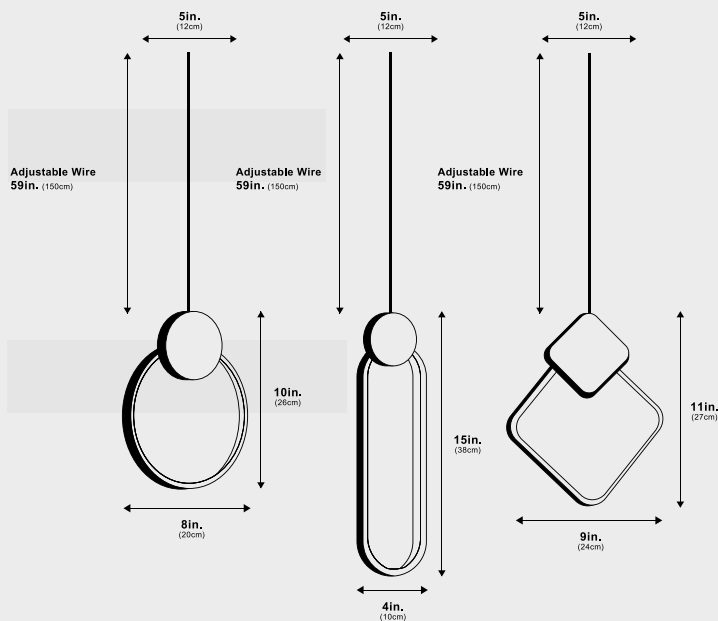

OZARKÉ

Minimalist Ozarké Élégante LED Pendant

The Minimalist Ozarké LED Pendant is the epitome of contemporary elegance. Its sleek and understated design seamlessly blends with any interior, making it a versatile addition to your home or workspace. This pendant light not only illuminates your space with energy-efficient LED technology, but it also serves as a stylish statement piece, adding a touch of modern sophistication to any room.

Pictured with the lights on

Dimensions	Emitting Color	Lumen	Watts	Dimmable?
Round (8"x10")	2700K - 6500K	150	5W	Yes
Oval (4"x15")	2700K - 6500K	150	5W	Yes
Square (9"x11")	2700K - 6500K	150	5W	Yes

Dimensions

3 Sizes available (Round, Oval, Square)

Round: 8"x10"

Oval: 4"x15"

Square: 9"x11"

Weight

0.6kg

Materials & Finish

Metal + Rubber

Lead Time

10-15 days