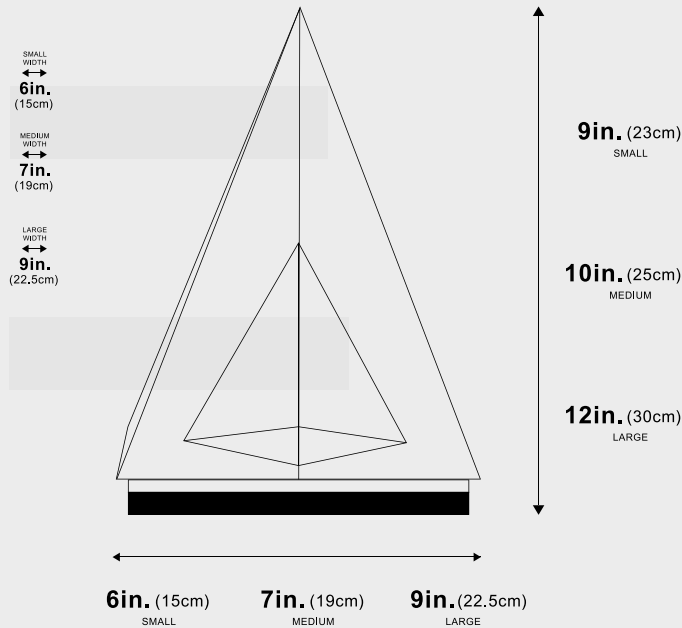

# OZARKÉ

Pictured with the lights on

**Dimensions**      3 Sizes available (S,M,L)  
S: 6" x 6" x 9"  
M: 7" x 7" x 10"  
L: 9" x 9" x 12"

**Weight**              0.8kg, 1.2kg, 1.8kg

**Materials & Finish**      Aluminum + Acrylic

**Certification**      c  us      Dry location

**Illumination**      Voltage: AC100-240V  
Type: LED  
Emitting Color: 2700K warm white light through acrylics in various colors  
Wattage: S: 6W, M: 8W, L: 10W  
Lumens: S: 300lm, M: 400lm, L: 500

**Power Source**      USB Power

**Lead Time**          4-7 days