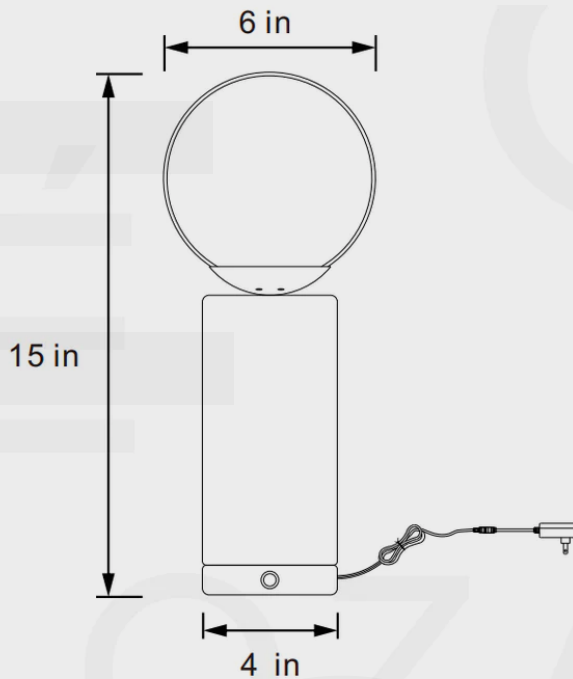

Pictured with the lights on

Note : Dimension tolerance $\pm 5\%$

Dimensions

6"x15"
Base Diameter: 4"

Weight

3.47kg

Materials & Finish

Marble + Metal

Certification

 Dry location

Illumination

Voltage: 100-240V Suitable for all countries
Type: LED 2700-6000K (3-Way Dimming)
Wattage: 8W

Power Source

Plug-in

Lead Time

4-7 days