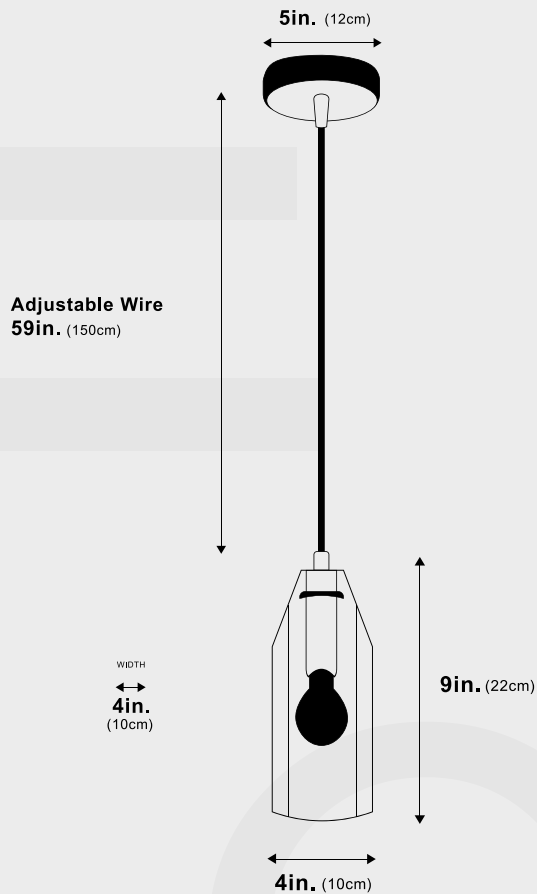

Pictured with the lights on

**Dimensions** 4"x9"

**Weight** 3.8kg

**Materials & Finish** Brass + K9 Crystal

**Certification**  Dry location

**Illumination** Voltage: 110-240V Suitable for all countries  
Type: E14 Bulb (Included)  
Wattage: See table

**Power Source** Hardwired

**Lead Time** 10-15 days

Dimensions	Emitting Color	Lumen	Watts	Dimmable?
4"x9"	3000K	300	5W	No