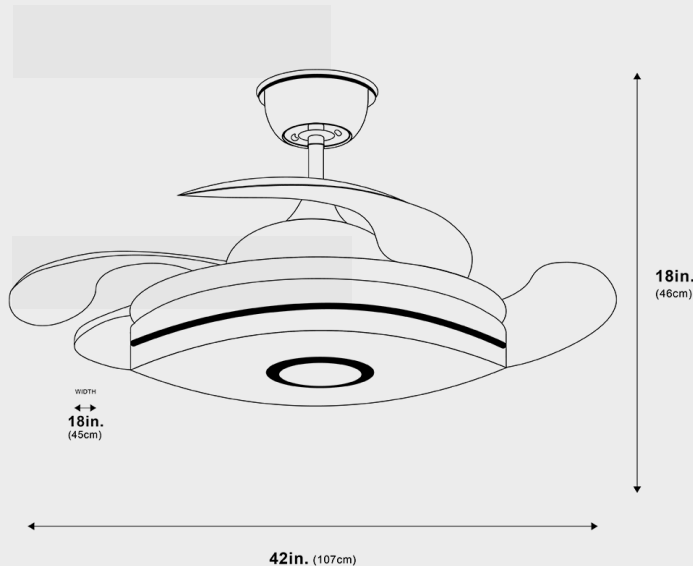

Pictured with the lights on

**Dimensions** 42"x18"x18"

**Materials & Finish** Metal + Acrylic

**Certification**  us Dry location

**Illumination** Voltage: 100-240V Suitable for all countries  
Type: LED  
Wattage: See table

**Power Source** Hardwired

**Lead Time** 20-30 days

Dimensions	Emitting Color	Watts	Dimmable?
42"x18"x18"	Warm	49W-123W	Yes
42"x18"x18"	Warm White	49W-123W	Yes
42"x18"x18"	Cold White	49W-123W	Yes