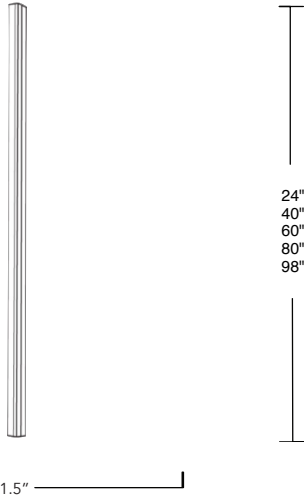

OZARKÉ

Linear Minimalist and Modern Wall Lamp

Our minimalist and modern linéair wall lamp features a geometric shape of a simple rod. This modern wall light is crafted from quality metals in a matte black finish, being LED adding some contemporary charm to your ensemble.

Made by hand in Zhongshan, China

Pictured with the lights on

Type Light Sconce

Dimensions Height: 24", 40", 60", 80", 98"
Width: 1.5"
Depth: 1.5"

Weight 2lbs, 3lbs, 4lbs, 5lbs, 7lbs

Materials & Finish Aluminum, available in black or white finish

Length	Emitting Color	Lumens	Watts	Weight	Dimmable?
24 Inches	3000K, 4000K, 6000K	222	8.3W	0.58 kg	No
40 Inches	3000K, 4000K, 6000K	354	12.92W	0.97 kg	No
60 Inches	3000K, 4000K, 6000K	389	15.51W	1.45 kg	No
80 inches	3000K, 4000K, 6000K	464	18.5W	1.94 kg	No
98 inches	3000K, 4000K, 6000K	556	21.8W	2.43 kg	No