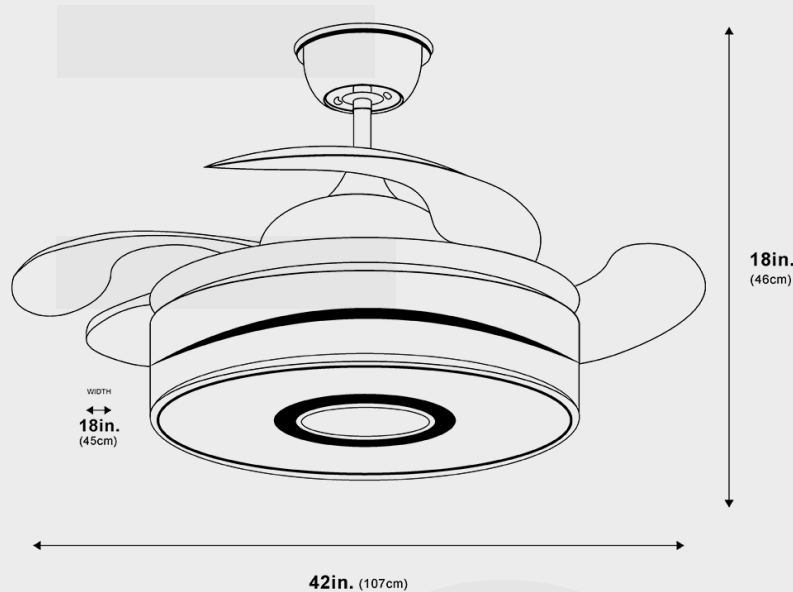

OZARKE

Lima by Ozarke Smart Fan Chandelier Light

Pictured with the lights on

Dimensions 42"x18"x18"

Materials & Finish Metal + Acrylic

Certification  US Dry location

Illumination Voltage: 100-240V Suitable for all countries
Type: LED
Wattage: See table

Power Source Hardwired

Lead Time 20-30 days

Dimensions	Emitting Color	Watts	Dimmable?
42"x18"x18"	Warm	49W-123W	Yes
42"x18"x18"	Warm White	49W-123W	Yes
42"x18"x18"	Cold White	49W-123W	Yes