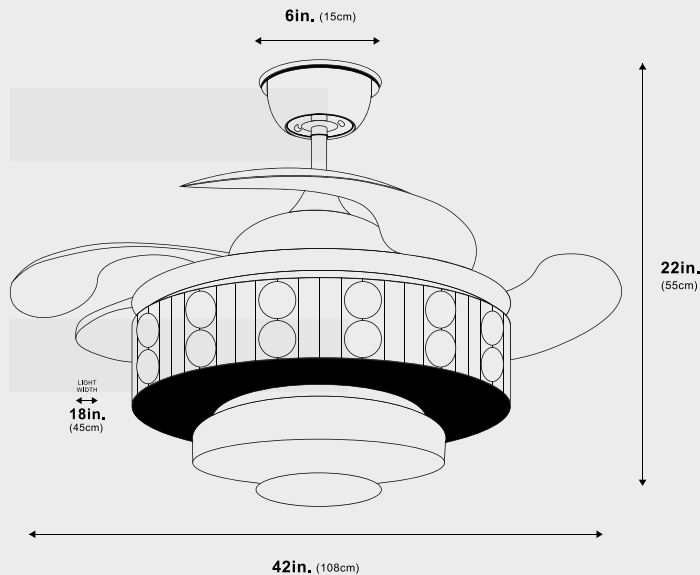

### Dimensions

Height: 22"  
Width: 42"  
Light Width: 18"  
Canopy Size: 6"