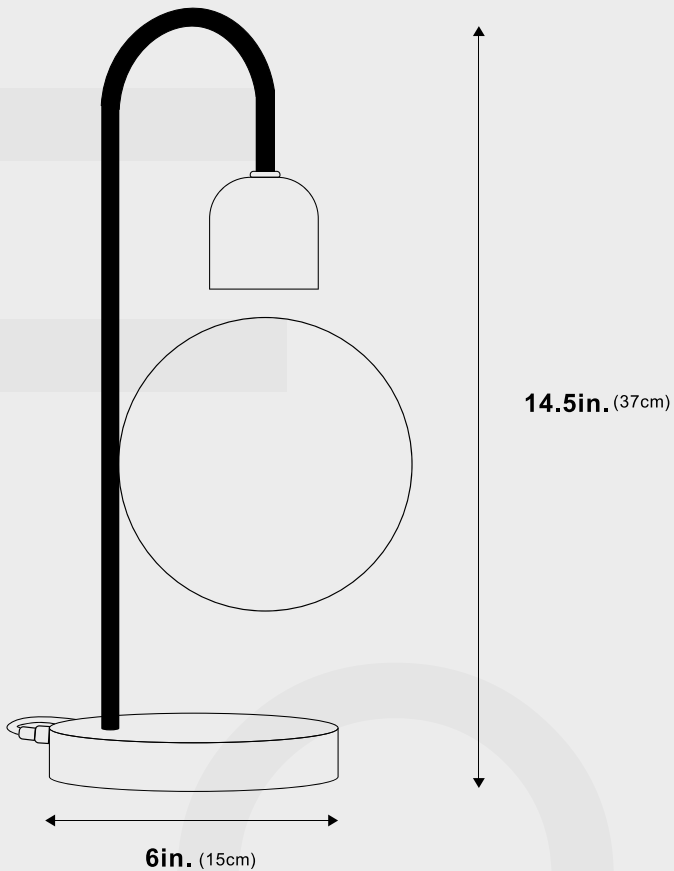

Pictured with the lights on

Dimensions

6"x14.5"

Materials & Finish

Aluminum + Wood

Certification

c  US Dry location

Illumination

Voltage: 100-240V Suitable for all countries
Type: LED
Wattage: 2.4W, 110lm

Power Source

Plug-in

Lead Time

4-7 days