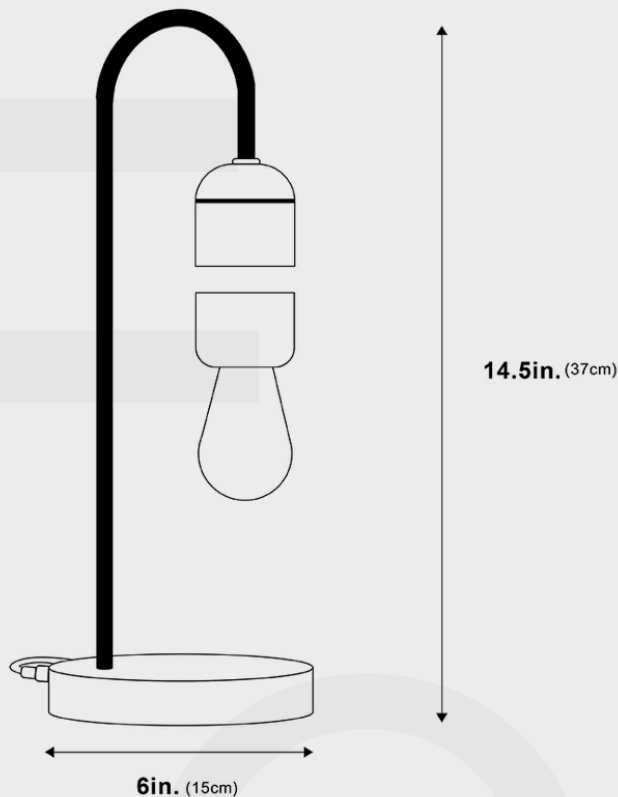

OZARKÉ

Levitating LED Lamp with Wireless Phone Charger

This modern bedside or desk lamp is versatile and functional, featuring high-quality LED lighting that outlasts incandescent bulbs and reduces energy consumption by up to 90%. The charger features wireless charging for faster phone charging, making it a must-have for home design upgrades.

Pictured with the lights on

Dimensions 6"x14.5"

Materials & Finish Aluminum + Wood

Certification  Dry location

Illumination Voltage: 100-240V Suitable for all countries
Type: LED, Available in warm dimmable
Wattage: 8W, 110lm