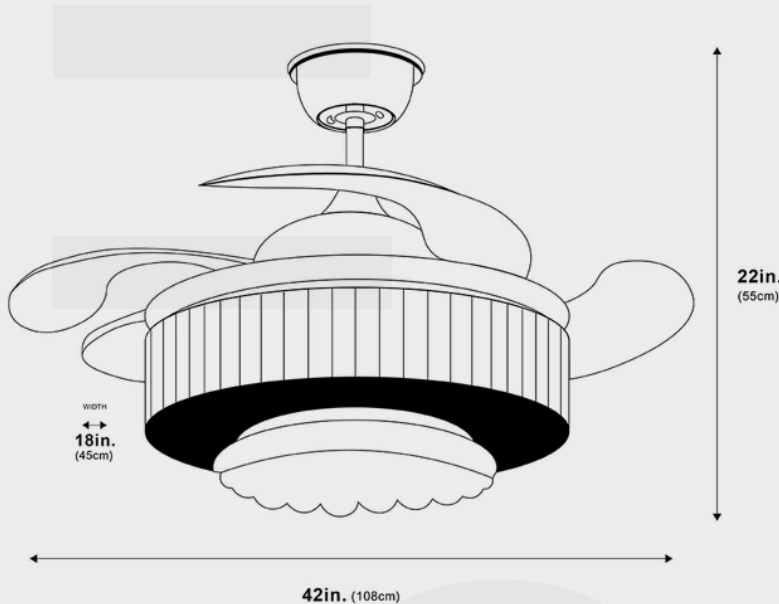

Pictured with the lights on

**Dimensions** 42"x22"x18"

**Materials & Finish** Crystal + Metal + Copper

**Certification**  Dry location

**Illumination** Voltage: 100-240V Suitable for all countries  
Type: LED  
Wattage: See table

**Power Source** Hardwired

**Lead Time** 20-30 days

Dimensions	Emitting Color	Watts	Dimmable?
42"x22"x18"	Warm	49W-123W	Yes
42"x22"x18"	Warm White	49W-123W	Yes
42"x22"x18"	Cold White	49W-123W	Yes