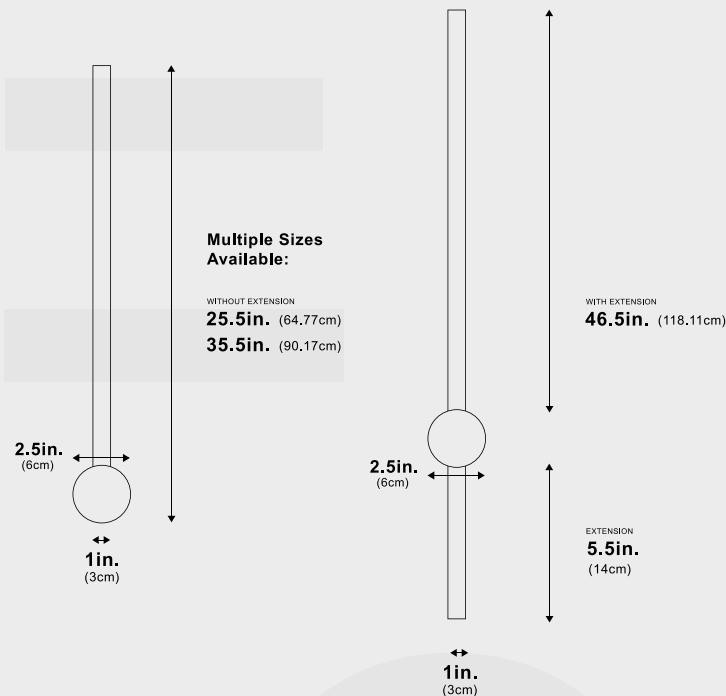

OZARKÉ

Pictured with the lights on

Léger RGB Light Sconce

Elevate your interior design with the Modern Minimalist Round Wall Sconce today. Illuminate your surroundings with style and grace. The adjustable feature allows you to customize your lighting experience, directing it where it's most needed, transforming your space into a modern masterpiece.

Dimensions

Multiple Sizes Available:

- 25.5"
- 35.5"
- 46.5" (Comes with an extension)

Base Width: 2.5"

Bar Width: 1"

Materials & Finish

Aluminum

Certification

Dry location

Illumination

Voltage: 100-240V Suitable for all countries

Type: RGB LED

Wattage: 20W, 110lm

Power Source

Hardwired or Plug-in

Lead Time

4-7 days