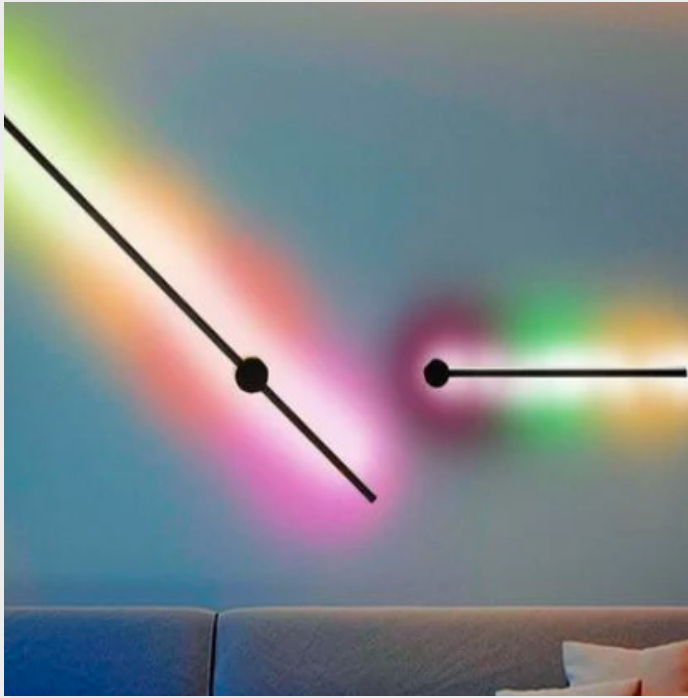

OZARKÉ

Pictured with the lights on

Léger RGB Light Sconce

Elevate your interior design with the Modern Minimalist Round Wall Sconce today. Illuminate your surroundings with style and grace. The adjustable feature allows you to customize your lighting experience, directing it where it's most needed, transforming your space into a modern masterpiece.

Dimensions

Multiple Sizes Available:

- 25.5"
- 35.5"
- 46.5" (Comes with an extension)

Base Width: 2.5"

Bar Width: 1"

Materials & Finish

Aluminum

Certification